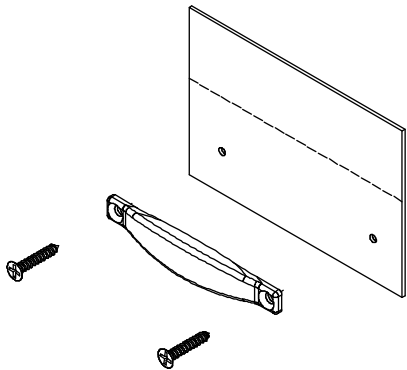

Retainer Bar Latch

Includes:

1 - #8-18 x 3/4" AB, Phillips, truss head, full thread screw (11808340)

Color	PN
Beige	10500849

Secondary Sash Pull Handle Kit

Color	PN
Satin Taupe	11851700
Bronze	11851701
Stone White	11851702
Brass	11851703
Antique Brass	11851704
Polished Chrome	11851705
Satin Chrome	11851706
Oil Rubbed Bronze	11851707
Satin Nickel	11851708
Matte Black	11851709

Sash Limiter Kit, Head Jamb Mount

Includes:

2 - #8-18 x 1" Phillips pan head stainless steel screws (11805150)

NOTE: XO, OX, XX units require 1 limiter per window. XOX, OXXO units require 2 limiters per window.