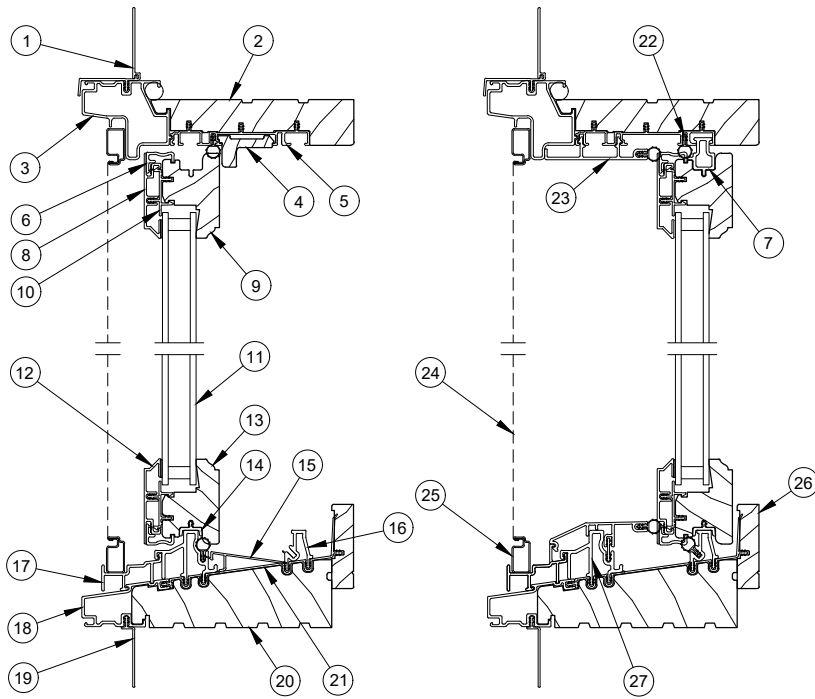

Head Jamb and Sill