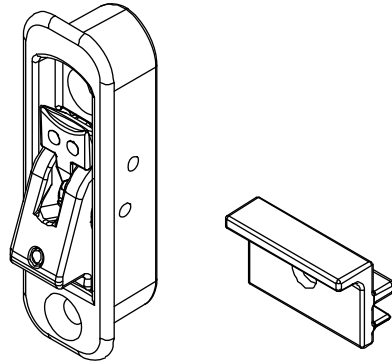

WOCD Field Applied and Replacement Kit Complete

Includes:

- 1 – WOCD assembly
- 2 – #8 x 1", Phillips flat head screw, full thread
- 1 – WOCD safety Information
- 1 – WOCD field applied instructions
- 1 – WOCD hang tag
- 1 – WOCD sticker
- 1 – WOCD bumper, stile
- 1 – #8 x 1", Phillips pan head screw, full thread, stainless steel, Type A

Color	White	Beige
Satin Taupe	11850950	11850960
White	11850951	11850961
Bronze	11850952	11850962
Brass	11850953	11850963
Antique Brass	11850954	11850964
Polished Chrome	11850955	11850965
Satin Chrome	11850956	11850966
Oil Rubbed Bronze	11850957	11850967
Satin Nickel	11850958	11850968
Matte Black	11850959	11850969

NOTE: For windows without factory-applied WOCD, refer to Product Bulletin 758 for more information.