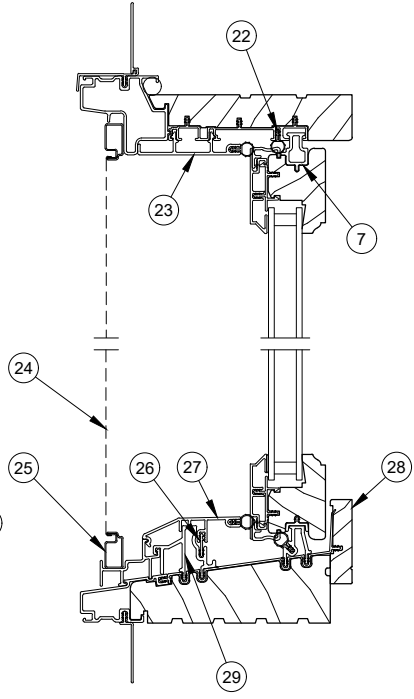

**Head Jamb and Sill Detail
XOX**