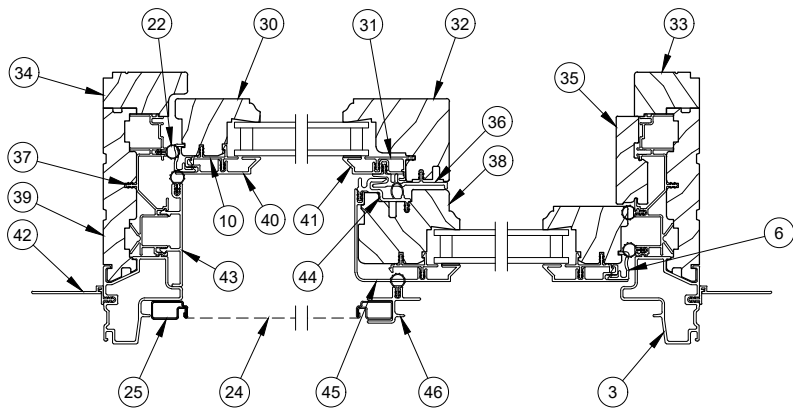

Jamb Detail, XO/OX