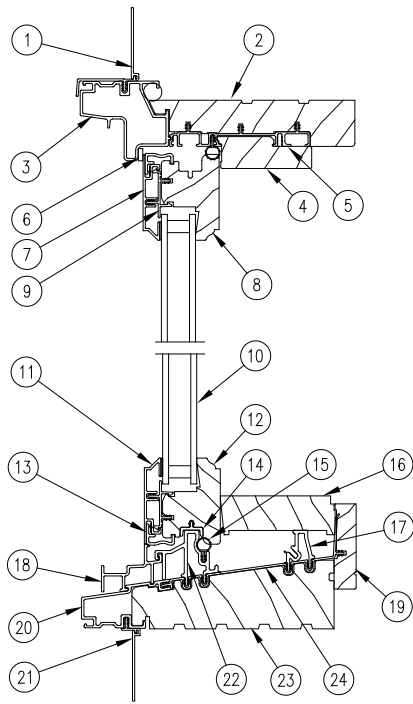

Head Jamb and Sill

1. Head Jamb Nailing Fin/Drip Cap, V119	17. Interior Sill Track, V2039
2. Head Jamb	18. Exterior Screen Track, A2068
3. Jamb Cladding	19. Sill Liner, W2531
4. Head Jamb Stop, W11042	20. Sill Cladding
5. Header Liner, V1969	21. Sill Nailing Fin, V104
6. Foam Tape	22. Exterior Sill Track, V2041
7. Rail Cladding	23. Sill
8. Top Rail	24. Sill Track Base
9. Sash Cladding Clip	25. Jamb Liner, W2533
10. Insulating Glass	26. Interior Jamb Cover, W10752
11. Rail Cladding	27. Stile
12. Bottom Rail	28. Vinyl Jamb Liner, V2040
13. Sash Weather Strip Contact Strip, V943	29. Jamb
14. Glide Channel, V2009	30. Jamb Nailing Fin
15. Weather Strip, V147	31. Stile Cladding
16. Sill Filler, W8591