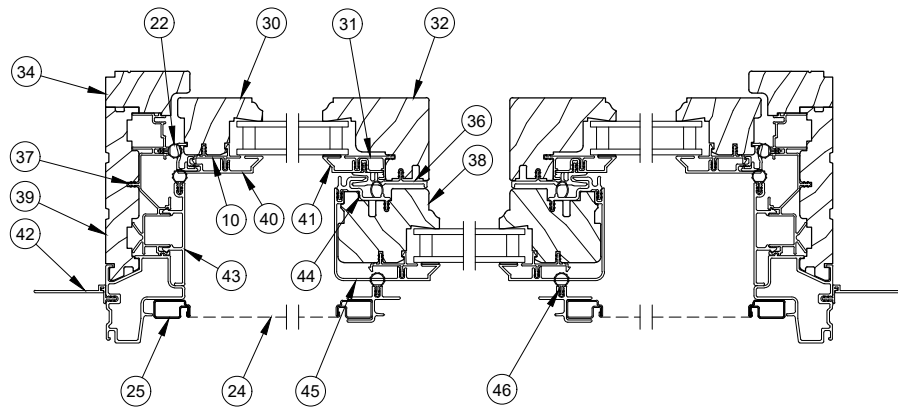

Jamb Detail, XOX

1. Head Jamb Nailing Fin/Drip Cap, V119
2. Head Jamb
3. Jamb Cladding
4. Head Jamb Stop, W12989
5. Header Liner, V1969
6. Sash Weather Strip Contact Strip, V943
7. Sash Retainer Bar, V2048
8. Rail Cladding
9. Top Rail
10. Sash Cladding Clip
11. Insulating Glass
12. Rail Cladding
13. Bottom Rail
14. Glide Channel, V2009
15. Interior Sill Cover, V2038
16. Interior Sill Track, V2039
17. Exterior Screen Track, A2068
18. Sill Cladding
19. Sill Nailing Fin, V104
20. Sill
21. Sill Track Base
22. Frame Weather Strip, V147
23. Cladding Cover, A2013
24. Screen Mesh
25. Screen Frame
26. Connecting Barb, V803
27. Sill Cover, A2008
28. Sill Liner, W2531
29. Exterior Sill Track, V2041
30. Stile
31. Cladding Connector
32. Primary Mtg Stile
33. Jamb Liner, W2533
34. Jamb Liner w/Interior Stop, W10917
35. Interior Jamb Cover, W10752
36. Primary Sash Interlock, V2393
37. Vinyl Jamb Liner, V2040
38. Secondary Mtg Stile
39. Jamb
40. Stile Cladding
41. Primary Mtg Stile Cladding
42. Jamb Nailing Fin, V104
43. Frame Cover, A2013
44. Secondary Sash Interlock, V2388
45. Secondary Mtg stile Cladding
46. Screen Bulb Weather Strip, V113