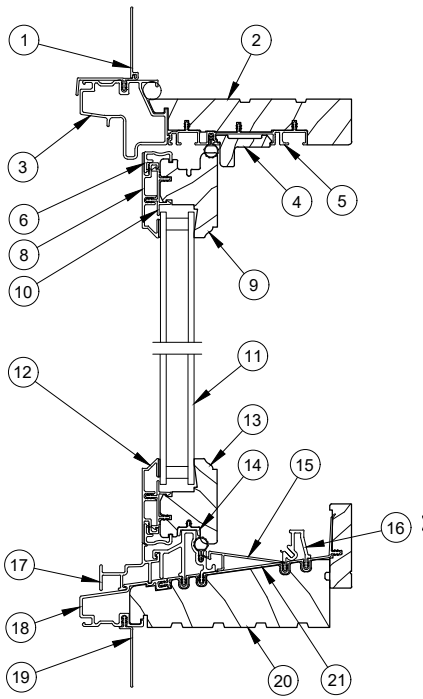

**Head Jamb and Sill Detail
XO/OX**