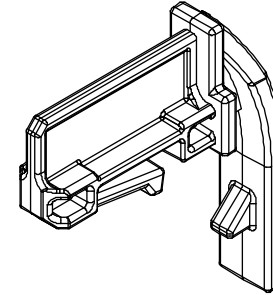

Keeper

Includes:

2 - #8-18 x 5/8" Pan Head screws (11800821)

Color	PN
Beige	10816185
White	10816184

Latch Assembly

Includes:

2 - #8-18 x 5/8" Pan Head screws (11800821)

Color	XO PN	OX PN
Beige	10816196	10816198
White	10816197	10816199

Sash Retainer Bar Handle

Color	PN
Beige	10813422

Lock Cable

Frame OM Height	Cord Length	PN
Handle to Latch		
All Unit Sizes	3.824" (97)	10810016
Latch to Latch		
29.500–47.499"	7.591" (193)	10810017
47.500–65.499"	20.591" (523)	10810018
65.500" and greater	32.591" (828)	10810019