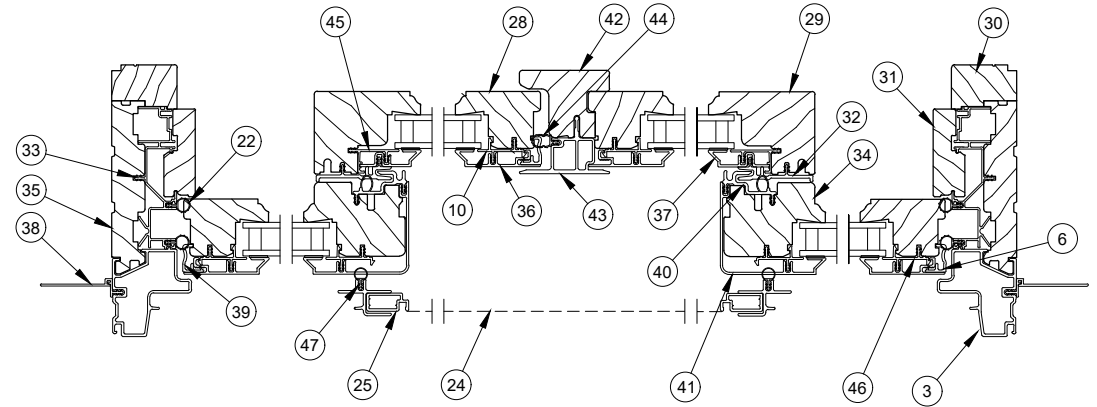

Jamb Detail

1. Head Jamb Nailing Fin/Drip Cap, V119	17. Exterior Screen Track, A2068	33. Vinyl Jamb Liner, V2040
2. Head Jamb	18. Sill Cladding	34. Secondary Meeting Stile
3. Jamb/Head Jamb Cladding	19. Sill Nailing Fin, V104	35. Jamb
4. Head Jamb Stop, W12989	20. Sill	36. Stile Cladding
5. Header Liner, V1969	21. Sill Track Base	37. Primary Meeting Stile Cladding
6. Sash Weather Strip Contact Strip, V943	22. Vinyl Bulb Weather Strip, V147	38. Jamb Nailing Fin, V104
7. Sash Retainer Bar, V2048	23. Frame Cover, A2013	39. Sill Cover, A2008
8. Rail Cladding	24. Screen Mesh	40. Secondary Sash Interlock, V2388
9. Top Rail	25. Screen Frame	41. Secondary Meeting Stile Cladding
10. Sash Cladding Clip, V946	26. Sill Liner, W2531	42. Interior Astragal, W12643
11. Insulating Glass	27. Exterior Sill Track, V2041	43. Exterior Astragal, A2997
12. Bottom Rail Cladding	28. Stile	44. Active Mtg Stile Weather Strip, V1935
13. Bottom Rail	29. Primary Meeting Stile	45. Primary Meeting Stile Cladding Connector
14. Glide Channel, V2009	30. Jamb Liner, W2533	46. Sash Cladding Clip w/ Glazing Leg
15. Interior Sill Cover, V2038	31. Interior Jamb Cover, W10752	47. Screen Weather Strip, V113
16. Interior Sill Track, V2039	32. Primary Sash Interlock, V2393