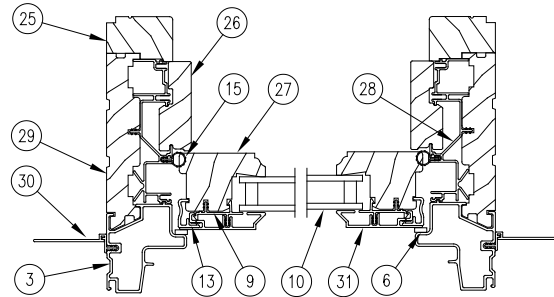

Head Jamb and Sill

1. Head Jamb Nailing Fin/Drip Cap, V119	17. Interior Sill Track, V2039
2. Head Jamb	18. Exterior Screen Track, A2068
3. Jamb Cladding	19. Sill Liner, W2531
4. Head Jamb Stop, W11042	20. Sill Cladding
5. Header Liner, V1969	21. Sill Nailing Fin, V104
6. Foam Tape	22. Exterior Sill Track, V2041
7. Rail Cladding	23. Sill
8. Top Rail	24. Sill Track Base
9. Sash Cladding Clip	25. Jamb Liner, W2533
10. Insulating Glass	26. Interior Jamb Cover, W10752
11. Rail Cladding	27. Stile
12. Bottom Rail	28. Vinyl Jamb Liner, V2040
13. Sash Weather Strip Contact Strip, V943	29. Jamb
14. Glide Channel, V2009	30. Jamb Nailing Fin
15. Weather Strip, V147	31. Stile Cladding
16. Sill Filler, W8591	

Jamb