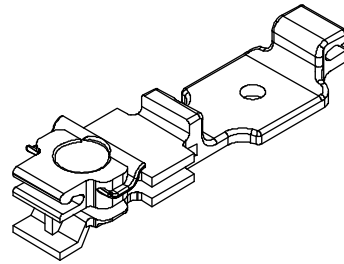

Mull Plug
No longer available, replace
with current. Used prior to
01/08/2024