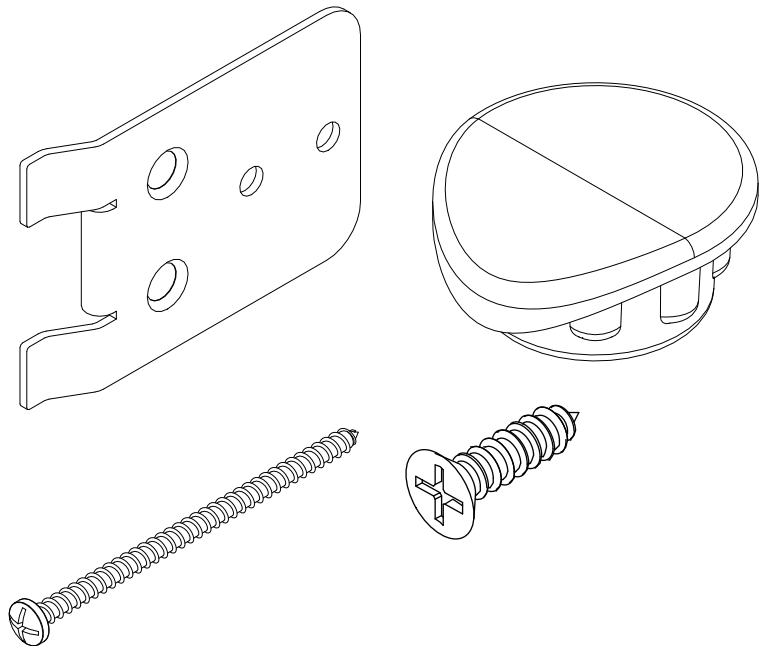

Through Jamb Installation Kit

NOTE: Used for Essential Single Hung, Essential Double Hung, Essential Glider, Essential Direct Glaze Rectangle, Essential Direct Glaze Round Top

Includes:

- 1 - Installation bracket
- 1 - Jamb hole plug
- 2 - #7 x 5/8" Phillips flat head screws
- 1 - #8 x 3" Phillips pan head screw

Color	PN
Stone White	11800040
Bronze	11800030
Ebony	11800020
Gunmetal	11800310