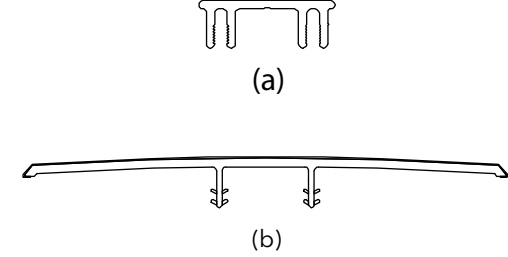

2" Interior Space Mull Kit - 120"

Includes:

- 1 - Mull cover carrier - a
- 1 - 2" Interior mull cover - b

Color	PN
Stone White	118259
Bronze	118268
Ebony	118269
Gunmetal	118270