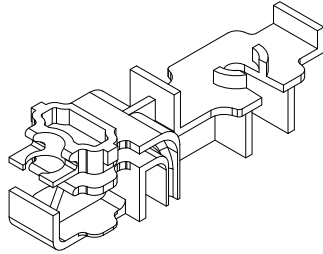

Door Mull Kit

Includes:

- 2 - Mull covers
- 2 - Mull plugs
- 1 - Mull pin
- 2 - Mull brackets
- 4 - Structural brackets
- 1 - Mull filler block
- 2 - Nail fin connectors
- 6 - Rivets
- 1 - Kerf weather strip (black)
- 8 - #7-19 x 5/8" Phillips, flat head screws

Door Mull Kits							
Exterior Color	Interior Color	CN50 PN	CN510 PN	CN60 PN	CN80 PN	CN90 PN	Lineal 144" (3658)
Stone White	Stone White	11810050	11810510	11810060	11810088	11810090	11810099
Pebble		11810150	11811510	11810160	11810188	11810190	11810199
Bronze		11810250	11812510	11810260	11810288	11810290	11810299
Cashmere		11810450	11814510	11810460	11810488	11810490	11810499
Ebony		11810550	11815510	11810560	11810588	11810590	11810599
Gunmetal		11812350	11812351	11812360	11812380	11812390	11812399
Bronze	Bronze	11810750	11817510	11810760	11810780	11810790	11810799
Ebony	Ebony	11810850	11818510	11810860	11810880	11810890	11810899
Gunmetal	Gunmetal	11812450	11812451	11812460	11812480	11812490	11812499
*Evergreen	Stone White	11810350	11813510	11810360	NA	11810390	11810399

NOTE: *DISC (LA) used prior to 10/29/2022

Mull Plug