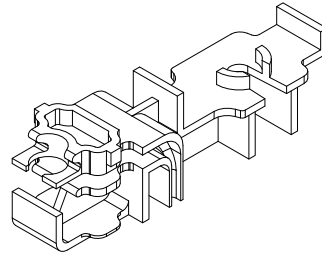

Door MRF Mull Kit

Includes:

- 2 - Mull covers
- 2 - Mull plugs
- 1 - MRF base
- 2 - MRF T-Slot connections
- 2 - Mull brackets
- 6 - Structural brackets (for 6" Stud Wall)
- 1 - Mull filler block
- 6 - Rivets
- 8 - #7-19 x 5/8" Phillips, flat head screws
- 2 - SPAX screw, #10 x 2 1/2" Phillips, flat head
- 1 - Kerf weather strip (black)

Mull Plug