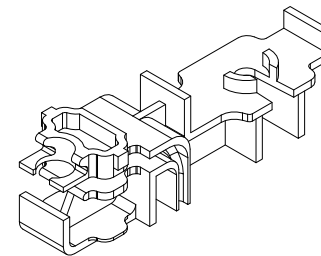

NOTE: *DISC (LA) used prior to 10/29/2022

Mull Pin

Structural Bracket

Nail Fin Connector

Mull Bracket

Sill Structural Bracket

Interior or Exterior Mull Cover

Kerf Weather Strip

Sill Mull Bracket
(Sliding Windows Only)

Mull Plug

Rivet

#7-19 x 5/8" Phillips
Flat Head Screw

Door Mull Kit

Includes:

- 2 - Mull covers
- 2 - Mull plugs
- 1 - Mull pin
- 2 - Mull brackets
- 4 - Structural brackets
- 1 - Mull filler block
- 2 - Nail fin connectors
- 6 - Rivets
- 1 - Kerf weather strip (black)
- 8 - #7-19 x 5/8" Phillips, flat head screws