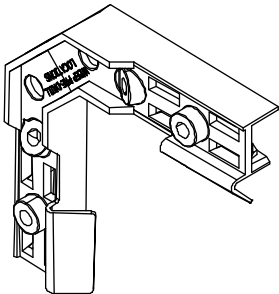

Corner Key

Color	PN
Natural	10501600