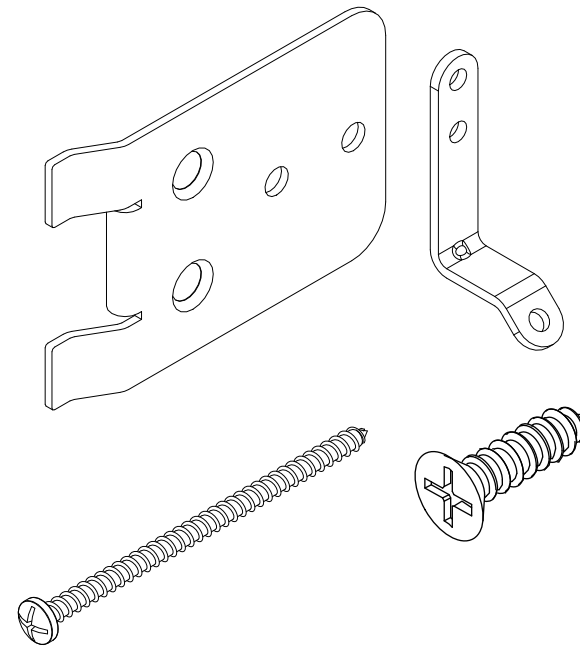

Includes:

- 1 - Mull reinforcement bracket
- 2 - Installation brackets
- 6 - #7 x 5/8" Phillips flat head screws
- 3 - #8 x 3" Phillips pan head screws

Color	PN
Stone White	11800039
Matte Black	11800029