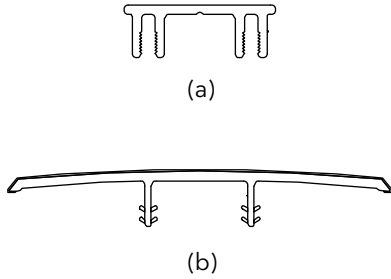

1" Interior Space Mull Kit - 120"

Includes:

- 1 - Mull cover carrier - a
- 1 - 1" Interior mull cover - b

Color	PN
Stone White	118256
Bronze	118266
Ebony	118267
Gunmetal	118271