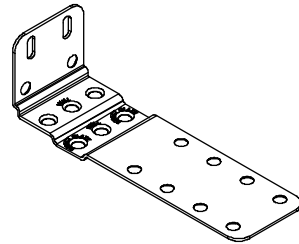

Structural Bracket