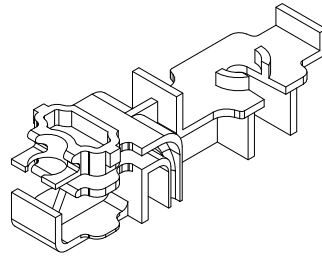

Window MRF Mull Kit

Includes:

- 2 - Mull covers
- 2 - Mull plugs
- 1 - MRF base
- 2 - T-Slot connector
- 2 - Mull brackets
- 6 - Structural brackets (for 6" Stud Wall)
- 2 - SPAX screw, #10 x 2 1/2" Phillips, flat head
- 1 - Sill mull bracket (sliding windows only)
- 8 - #7-19 x 5/8" Phillips, flat head screws
- 2 - Nail fin connectors
- 2 - Sill structural brackets
- 1 - Kerf weather strip (black)
- 4 - Rivets

Mull Plug