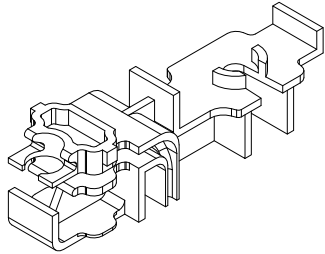

Mull Plug

Usage dates:

01/08/2024 to present

PN
10040701