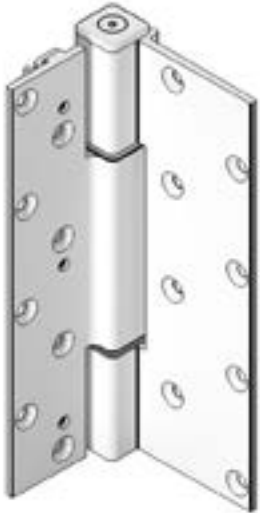

Hinge

Includes color matched screws:

- 9 - #10-24 x 1 1/2" Phillips flat head screws
- 7 - #10-24 x 1/2" Phillips flat head screws
- 3 - #10-12 x 3" 2/3 thread screw

NOTE: LH part applied to left jamb, RH part applied to right jamb (as viewed from exterior)

Usage dates:

4/26/2021 to present

Color	LH PN	RH PN
Matte Black	11862789	11862790
Matte Bronze	11862791	11862792
Satin Nickel	11862793	11862794
Silver	11862795	11862796
Stone White	11862797	11862798

LH shown

Hinge Screw Kit, Jamb

Includes:

- 16 - #10-24 x 1/2" Phillips flat head screws

NOTE: Screws are used to attach hinge to the jamb

Usage dates:

4/26/2021 to present

Color	Used with hinge color(s)	PN
Black	Matte Black, Matte Bronze	11862776
Stainless Steel	Satin Nickel, Silver	11862777
Stone White	Stone White	11862778