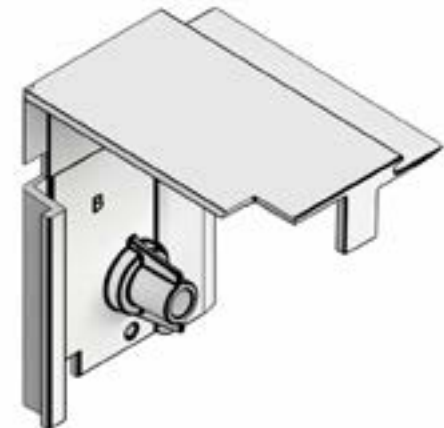

Usage dates:

4/26/2021 to present

Color	Handing	PN
Black	A	11862373
	B	11862374