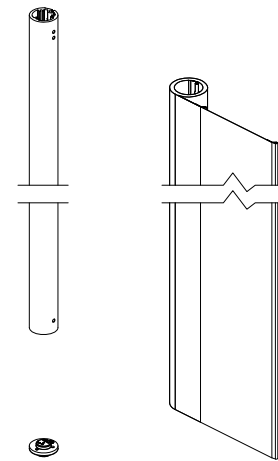

**Screen Roll Assembly,
Standard Weave P1 or P2**

Usage Dates: 4/26/2021 to present