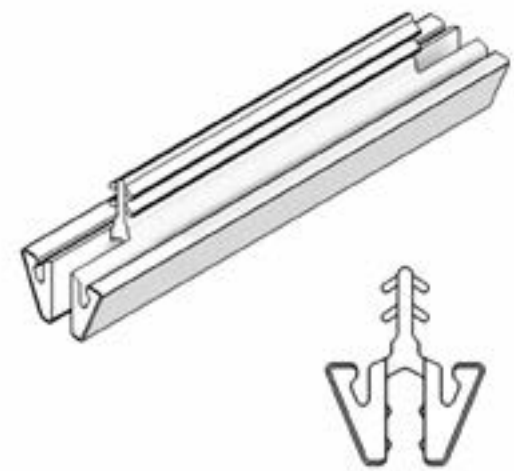

Locking Stile Weather Strip Carrier, V3079
Usage Dates: 4/26/2021 to present