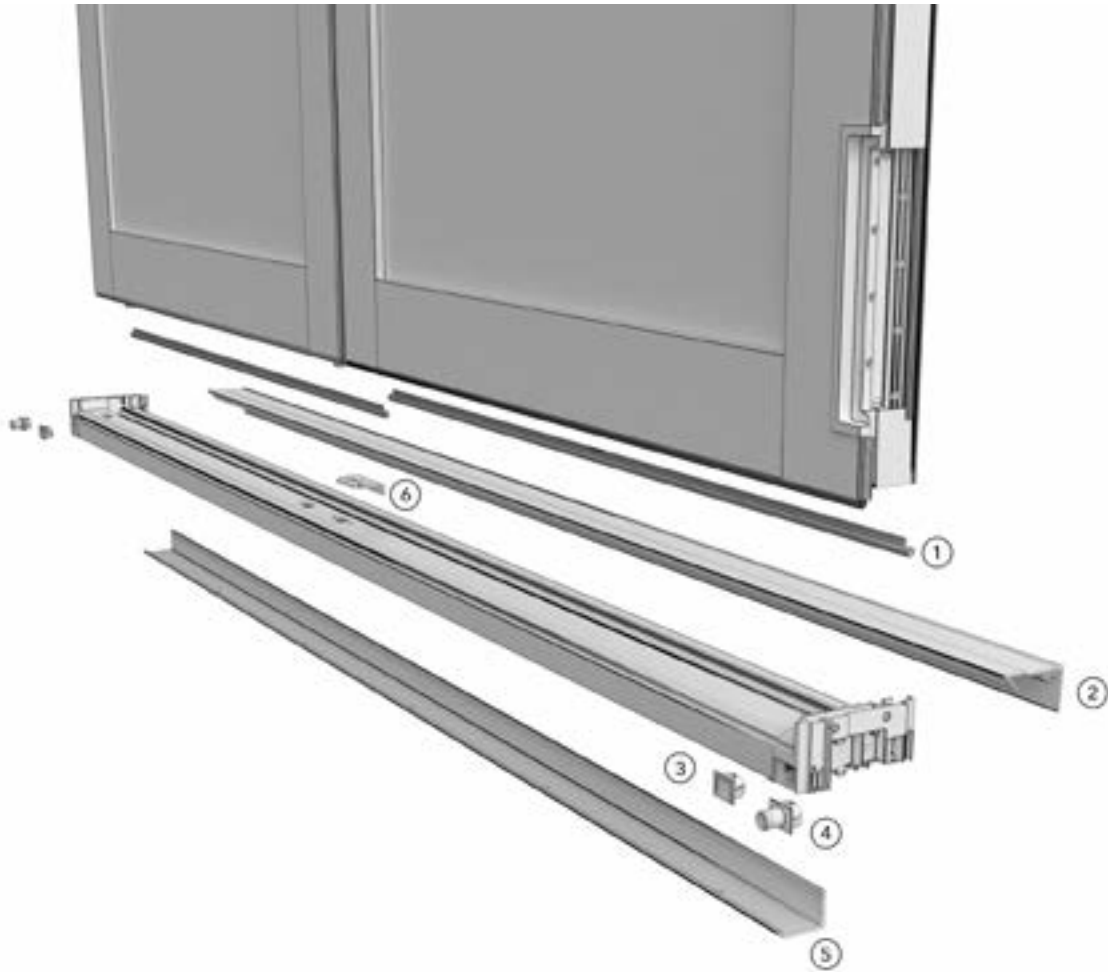

1. Weather Strip (Low Profile Sill), V147
2. Low Profile Sill Cover, A3525
3. Weep
4. Weep Tube Outlet (optional)
5. Sill Support, A3520 (Installation only)
6. Sill Strike, Single (OX/XO)