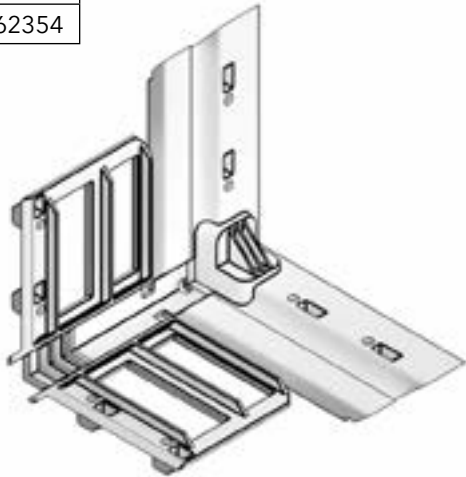

Head Jamb Key Kit

Usage dates:

4/26/2021 to present

Color	PN
Black	11862354