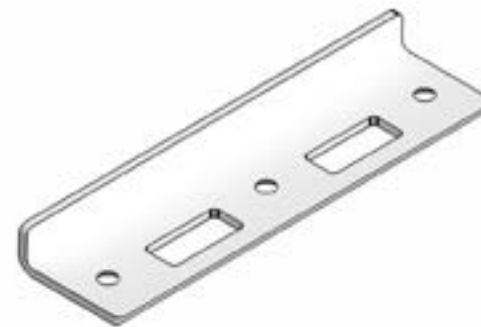

Usage dates:

4/26/2021 to present

Color	PN
Matte Black	11862366
Stainless Steel	11862365