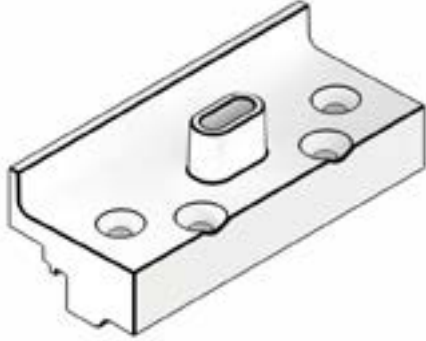

Sill Bolt, Stationary

Includes:

2 - #10-16 x 1 1/2", P2, Phillips full thread, Tek 3 screws

Usage dates:

4/26/2021 to present

Color	Handing	PN
Black	Center	11862376
	LH	11862377
	RH	11862378

Center