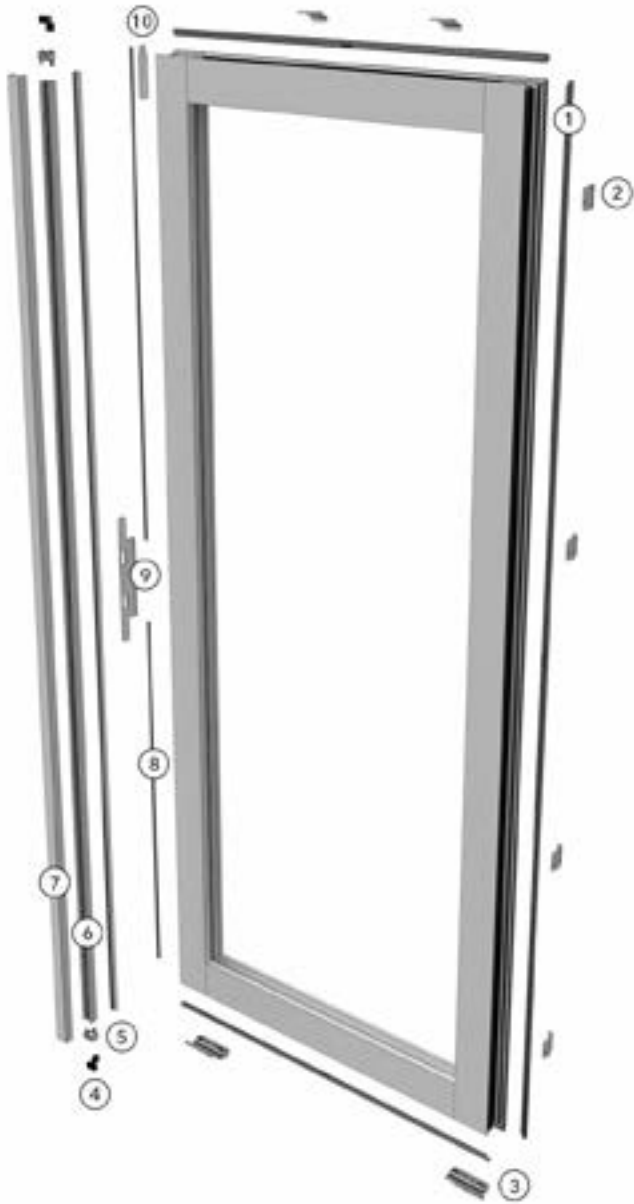

1. Weather Strip, V147
2. Stationary Bracket Kit
3. Sill Bolt
4. Dust Block, Astragal Cap
5. Astragal Cap
6. Astragal Base, A3530
7. Astragal Cover, A3531
8. Meeting Stile Weather Strip, V3080
9. Panel Strike Plate Kit
10. Center Stationary Bracket Kit (used on OX/XO)