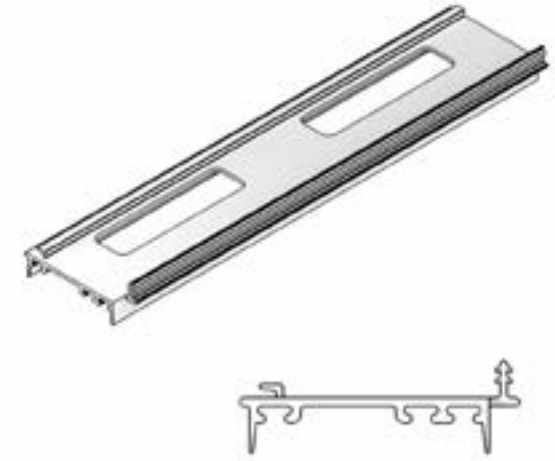

Ordering specifications (use all that apply):

1. Original order number/line number (if available)
2. Profile
3. Length
4. Handing
5. Color

Locking Stile Weather Strip Carrier, V3079
Usage Dates: 4/26/2021 to present