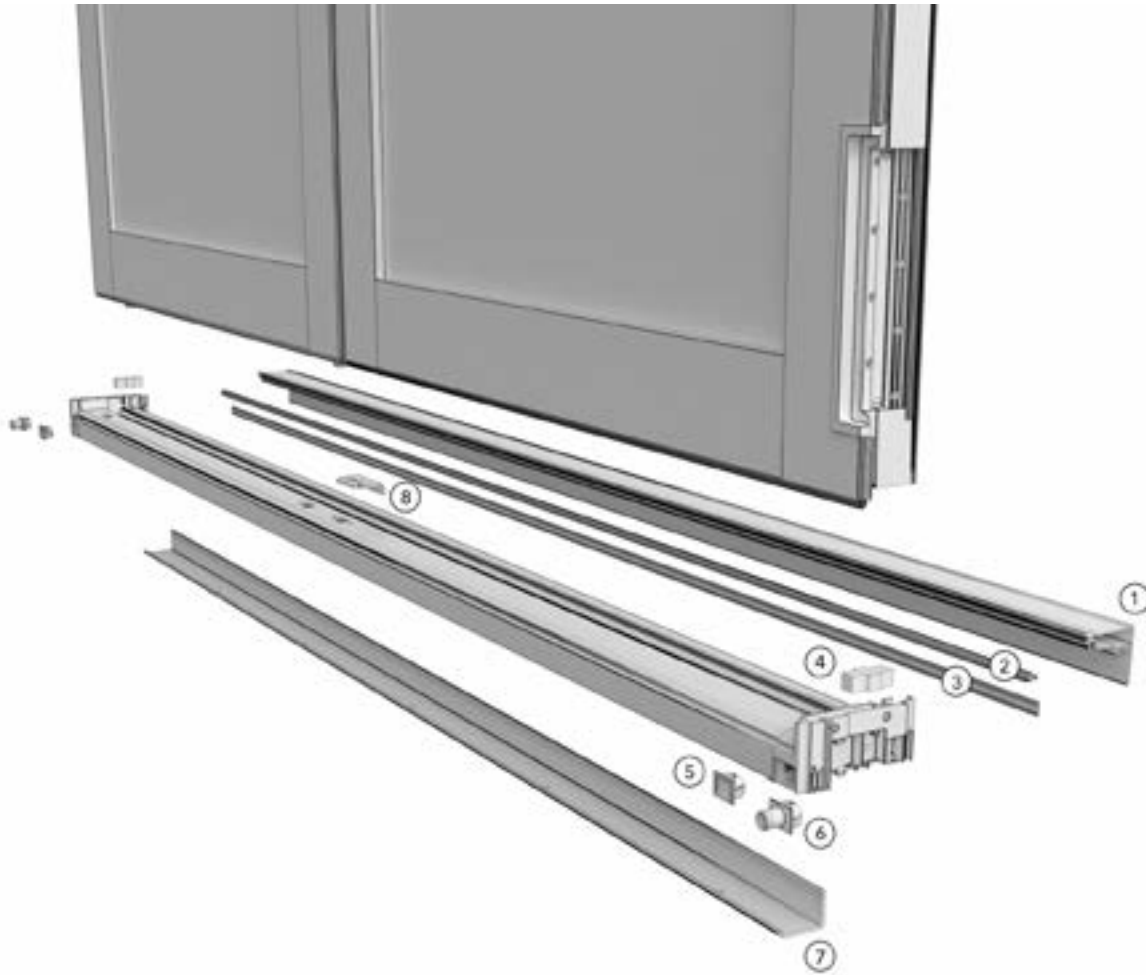

1. Performance Sill Cover, A3524
2. Weather Strip, V3092
3. Connecting Barb, V803 (available in Accessories section)
4. Foam Plug (installation only)
5. Weep
6. Weep Tube Outlet (optional)
7. Sill Support, A3520 (Installation only)
8. Sill Strike, Single (OX/XO)