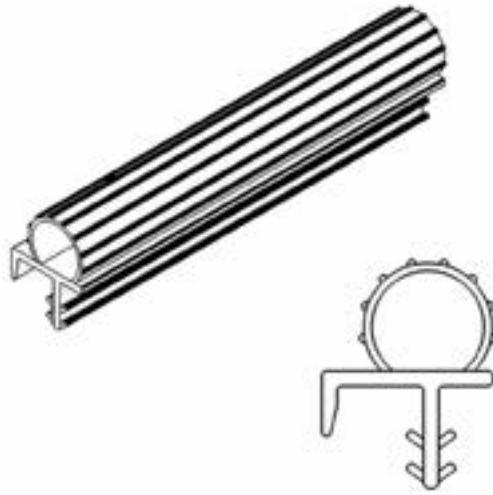

### Usage dates:

4/26/2021 to present

Length	Color	PN
Specify length	Black	10815729

**Ordering specifications (use all that apply):**

1. Original order number/line number (if available)
2. Profile
3. Length
4. Handing
5. Color