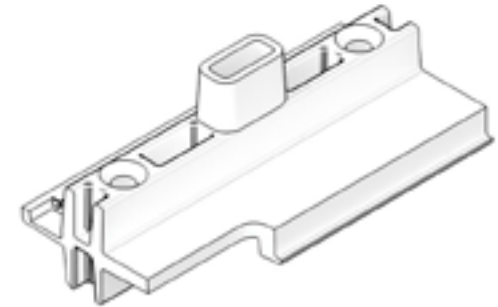

Sill Bolt Kit, Saddle Sill

Includes:

2 - #10-16 x 1 1/2" P2, Phillips head, full thread Tek 3 screws

Usage dates:

4/26/2021 to present

Color	Handing	PN
Black	Center	11862380
	LH	11862381
	RH	11862382

RH