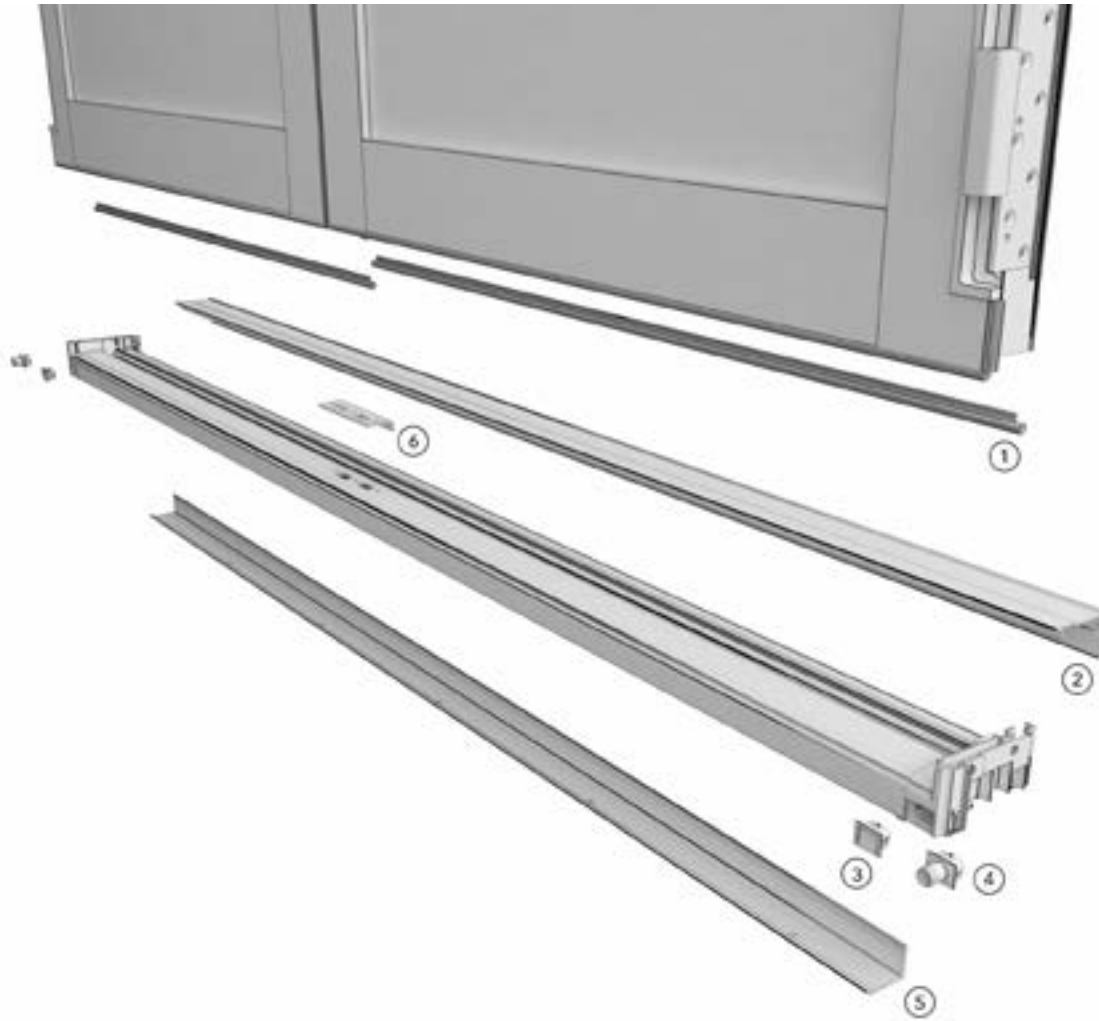

1. Weather Strip (Low Profile Sill), V147
2. Low Profile Sill Cover, A3524
3. Weep
4. Weep Tube Outlet (optional)
5. Sill Support, A3520 (Installation only)
6. Sill Strike, Double (XX)