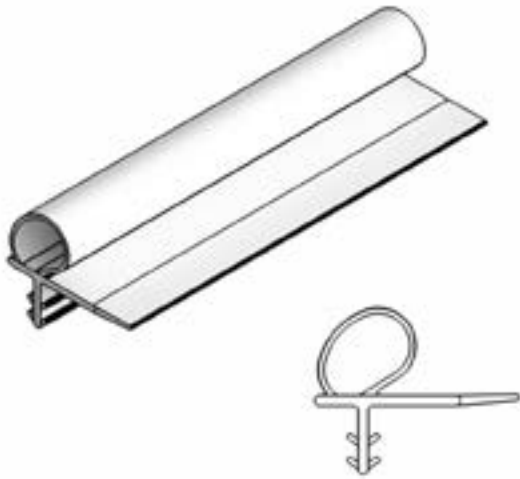

### Usage dates:

4/26/2021 to present

Length	Color	PN
200" (5080)	Black	16219806