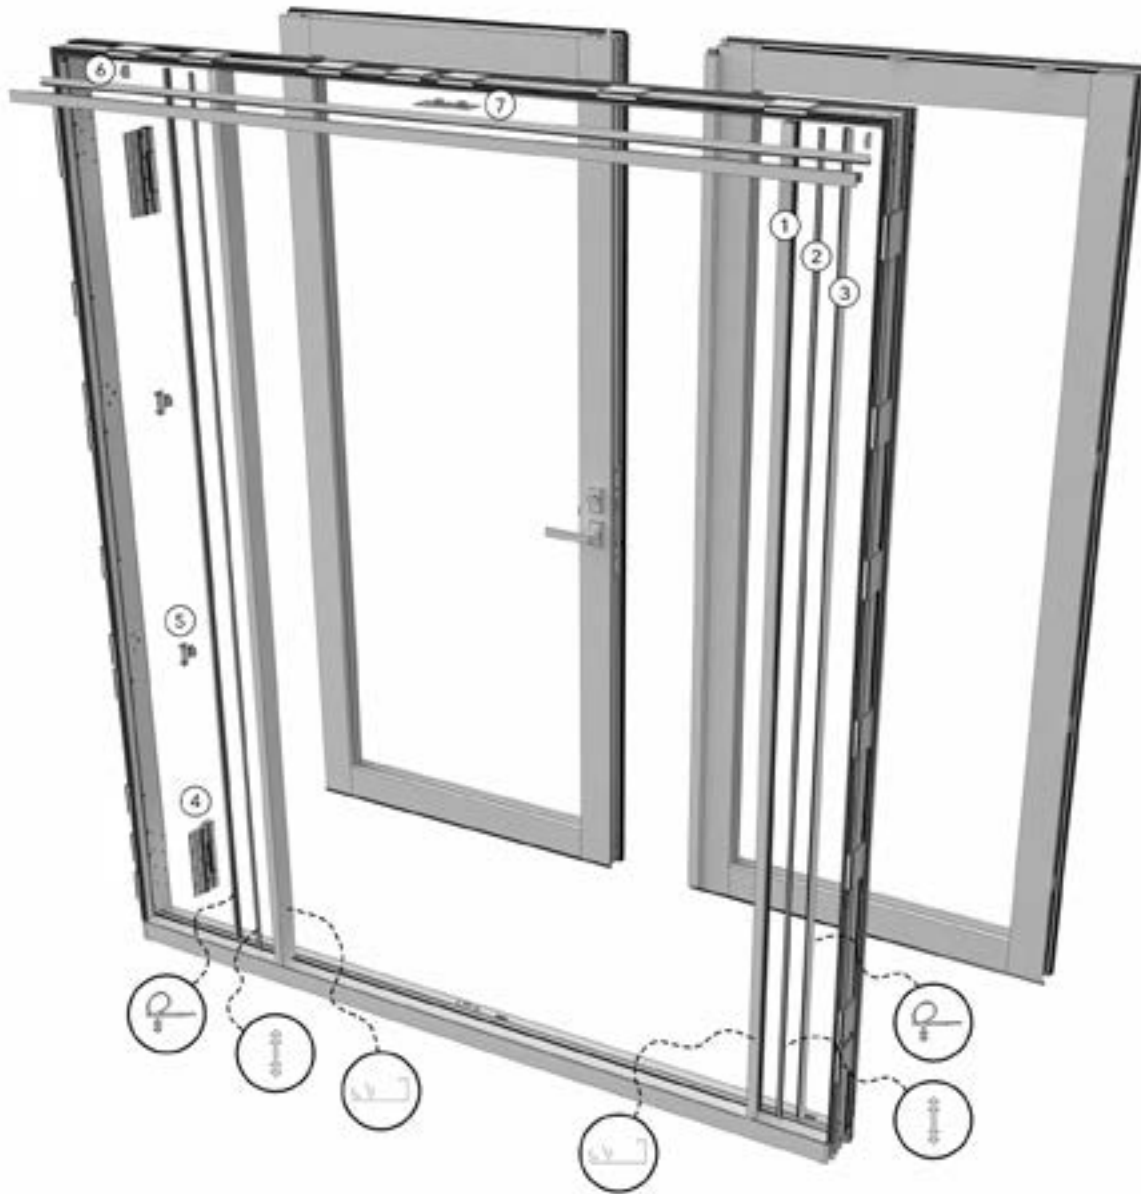

1. Frame Cladding, A3501 (used at Header and Jambs)
2. Connecting Barb, V803, used with Frame Cladding (available in Modern Accessories)
3. Weather Strip (frame/astagal), V3055
4. Hinge
5. Panel Alignment Bolt
6. Frame Gasket
7. Head Jamb Strike Plate, Double