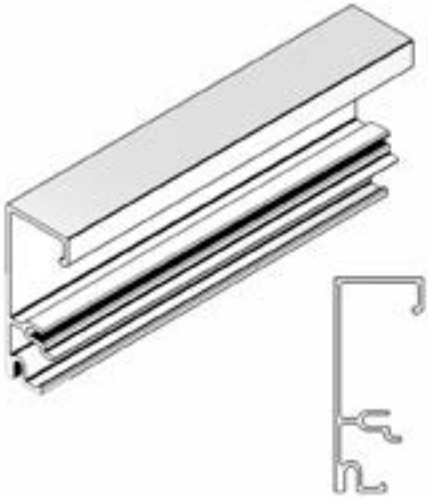

Frame Cladding

A3501

Usage dates:

4/26/2021 to present

Length	Color	PN
200" (5080)	Bronze	18876810
	Ebony	18876800
	Gunmetal	18876820
	Stone White	18876815
	Clear Anodized	18876805