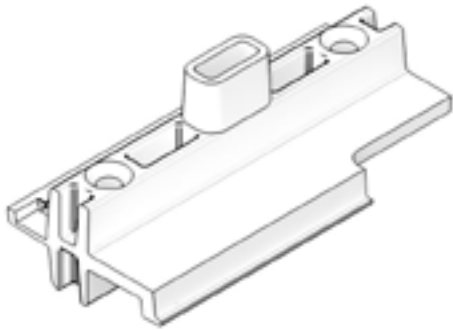

Sill Bolt Kit, Saddle Sill

Includes:

2 - #10-16 x 1 1/2" P2, Phillips head, full thread Tek 3 screws

Usage dates:

4/26/2021 to present

Color	Handing	PN
Black	Center	11862380
	LH	11862381
	RH	11862382

LH