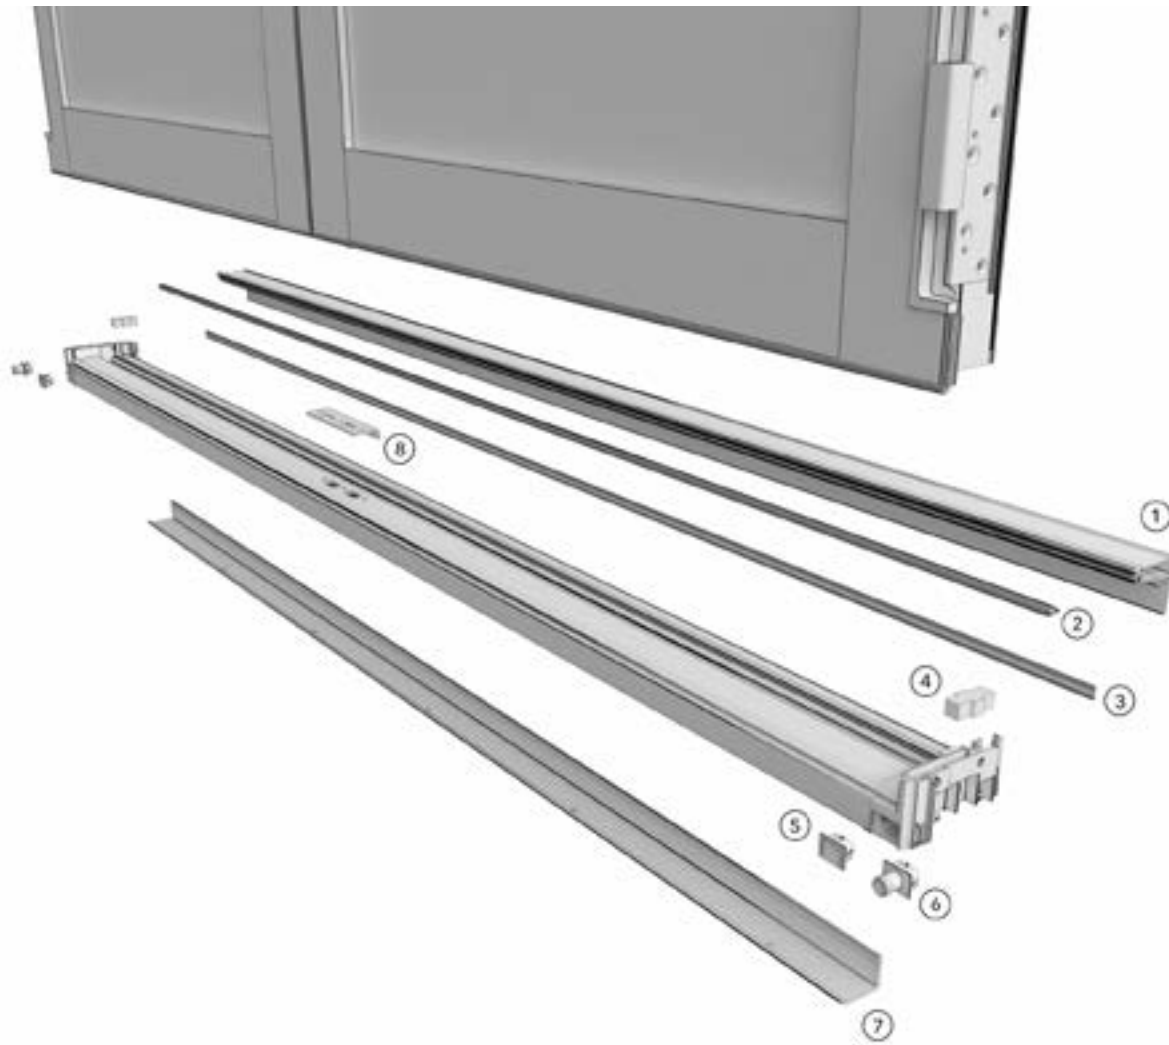

1. Performance Sill Cover, A3525
2. Weather Strip, V3092
3. Connecting Barb, V803 (available in Accessories section)
4. Foam Plug (installation only)
5. Weep
6. Weep Tube Outlet (optional)
7. Sill Support, A3520 (Installation only)
8. Sill Strike, Double (XX)