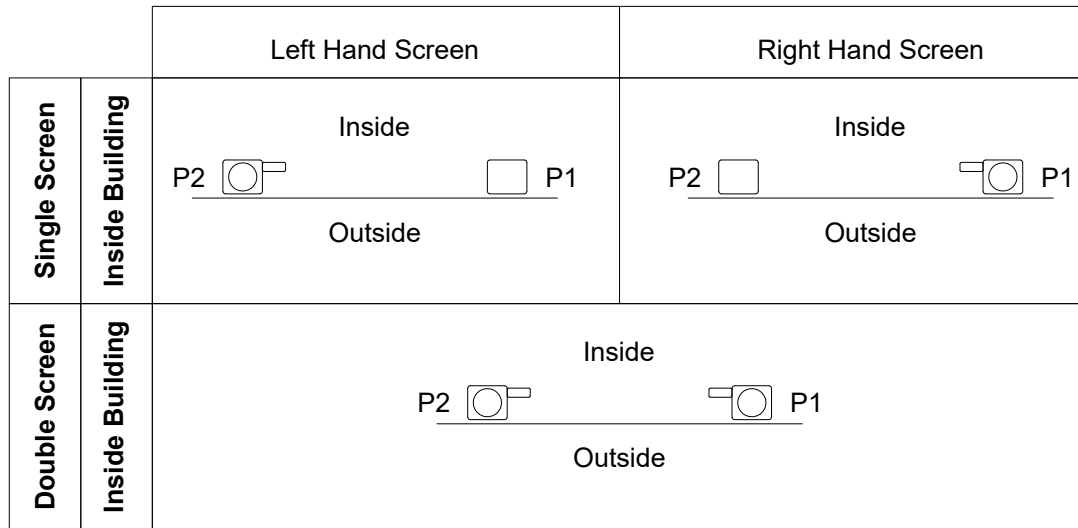

Saddle Sill Sweep Assembly
Usage Dates: 4/26/2021 to present

**Saddle Sill Weather Strip Carrier,
Stationary, V3142**
Usage Dates: 4/26/2021 to present