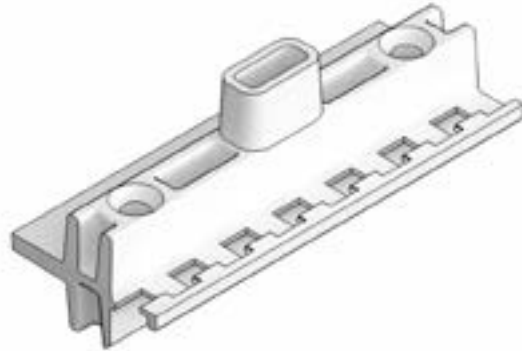

Sill Bolt Kit, Saddle Sill

Includes:

2 - #10-16 x 1 1/2" P2, Phillips head, full thread Tek 3 screws

Usage dates:

4/26/2021 to present

Color	Handing	PN
Black	Center	11862380
	LH	11862381
	RH	11862382

Center