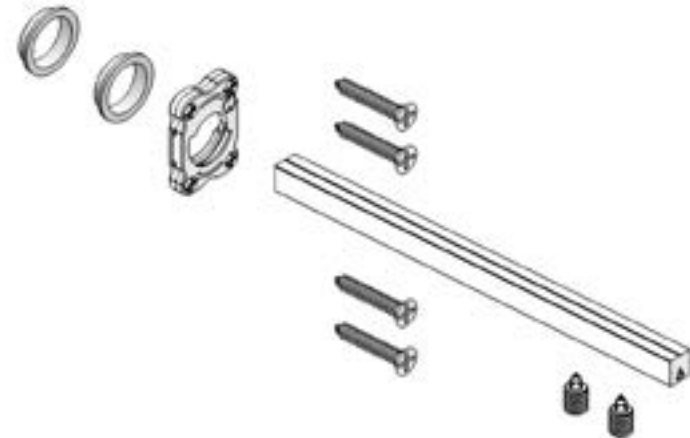

Usage dates:

4/26/2021 to present

PN
10501778