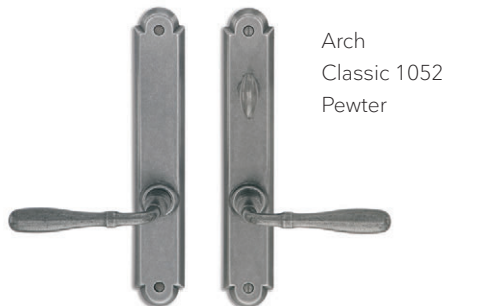

Claros and Bauhaus levers are not available in White Bronze, Dark Bronze, or Matte Black finishes.

GALLERY HARDWARE

MAKE ELEGANCE
LOOK EFFORTLESS.

Founded in 1884 in France by famed ironworker Gustave Bouvet, Metal Style Bouvet combines traditional French ironwork craftsmanship and materials with modern technology to create distinctive hardware for equally distinctive doors. Metal Style Bouvet represents the finest of decorative French-inspired hardware.

Arch
Richelieu 4100
Black

Rectangular
Birdcage 1054
Black

Rectangular
Twisted 1055
Pewter

Rectangular
Laprade 4035
Pewter

Rectangular
Square 1051
Black

Arch
Twisted 1055
Black

Arch
Classic 1052
Pewter

Arch
Arrondie Pull 3352
Black