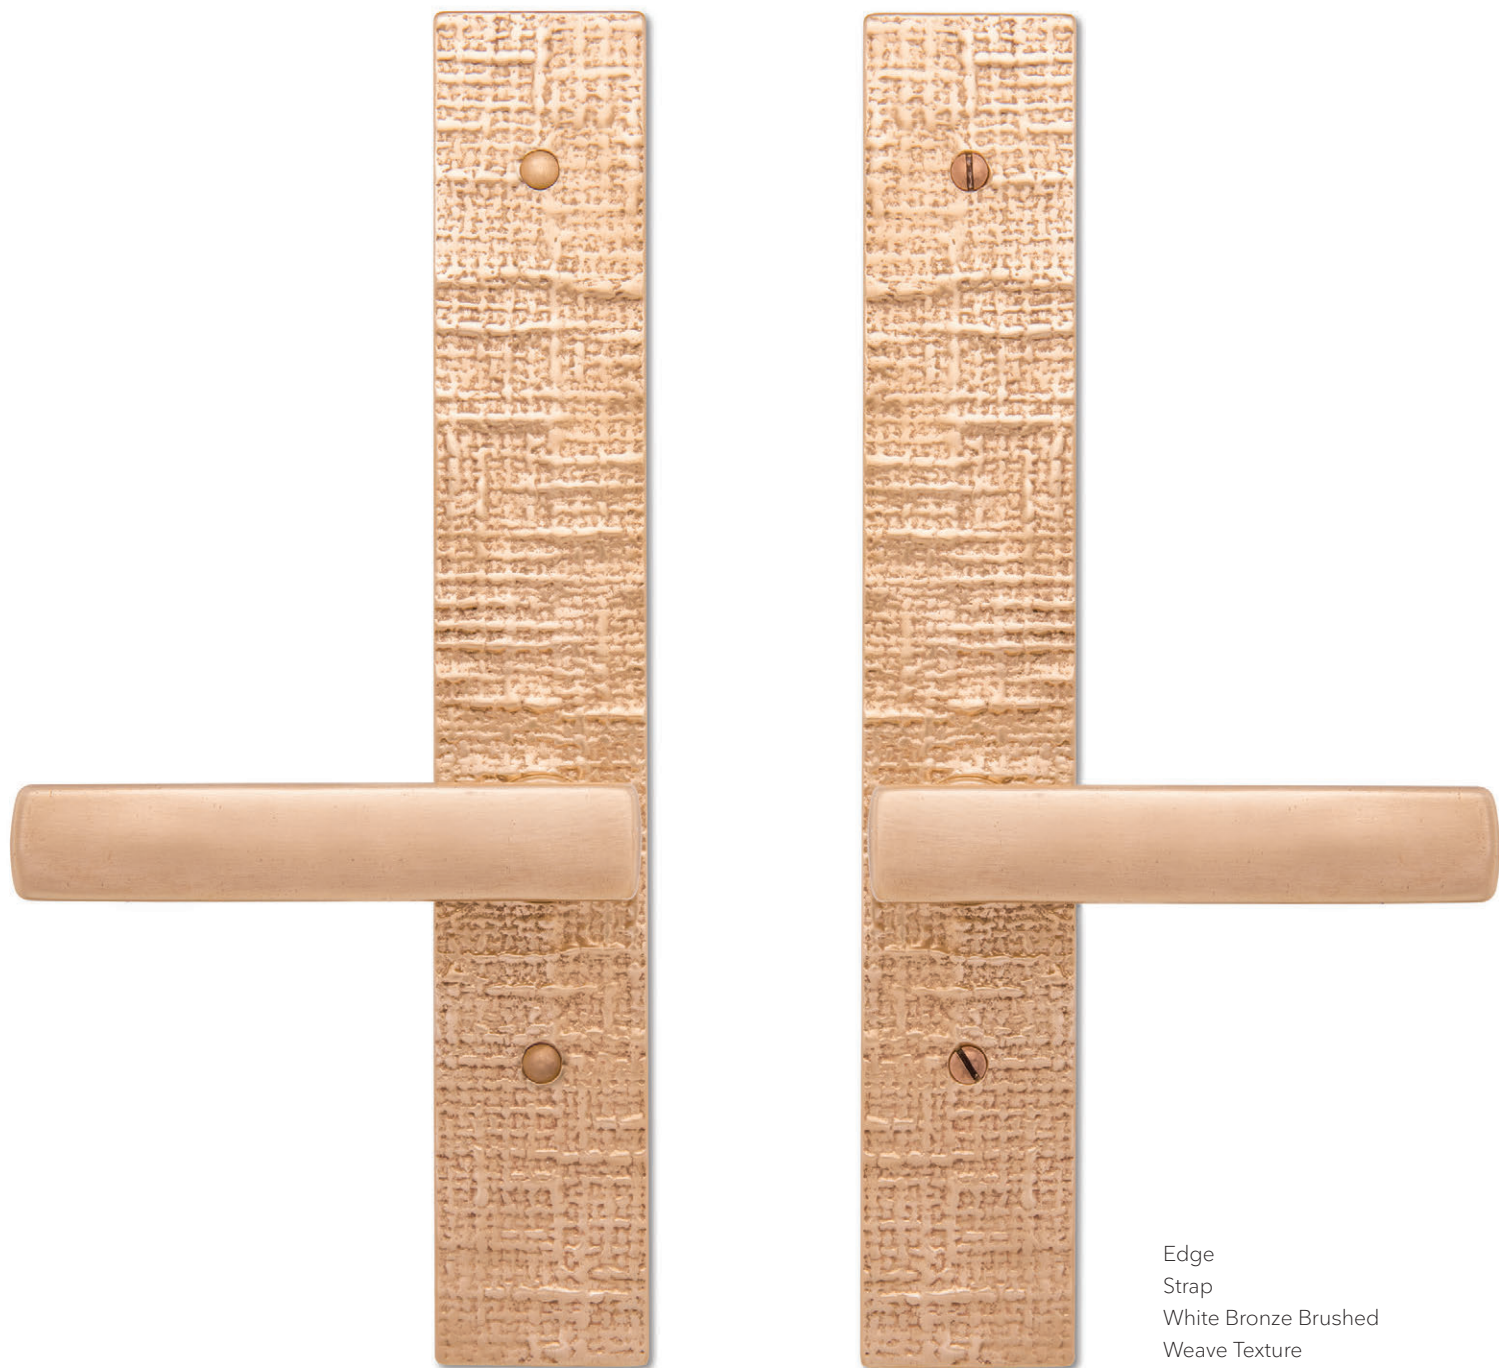

PULL OPTIONS :

Curved Rail

Offset Trousdale

Offset D

Olympus

Low Projection

Offset Rail

Pulls are not compatible with all escutcheons.

ROCKY MOUNTAIN

H A R D W A R E

Edge
Strap
White Bronze Brushed
Weave Texture

FINISH OPTIONS :

White Bronze
Light

White Bronze
Brushed

White Bronze
Medium

White Bronze
Dark