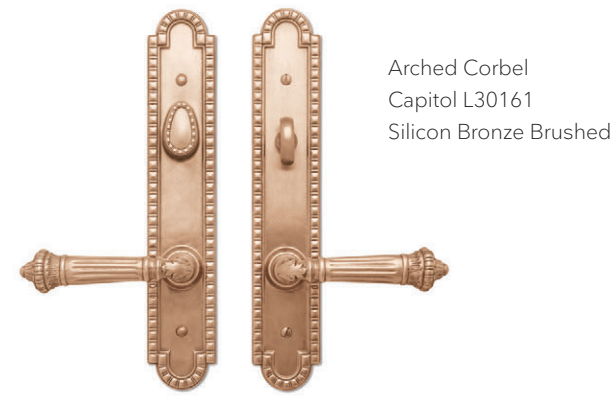

Stepped
Legacy L109
Silicon Bronze Dark

Stepped
Flute L10015
Silicon Bronze Medium

Stepped escutcheon available on Ultimate Swinging French door G2
Curved escutcheon available in different dimensions and compatible with
Ultimate Swinging French door G2 and Ultimate Swinging French Narrow Profile door.

Curved
Bella L150
Silicon Bronze Medium

Stepped
Olympus L135
White Bronze Brushed

Stepped
Squirrel Tail L102
Silicon Bronze Light

Stepped
Beaver Tail L105
Silicon Bronze Medium

Stepped
Tube L108
Silicon Bronze Light

Edge
Strap L302
Silicon Bronze Brushed
Weave Texture

Edge
Shift L20230
Silicon Bronze Dark
Wood Texture

Stepped and Edge escutcheons available on Ultimate Swinging French door G2.

LEVER OPTIONS :

Beaver Tail