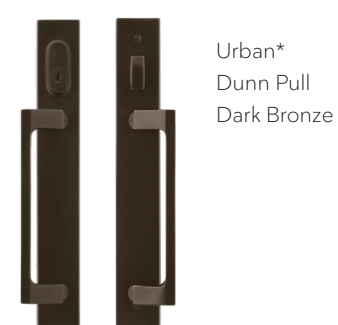

Urban
Centaur
Satin Nickel

Arch
Colonial
Dark Bronze

Arch
Chester
Polished Brass

Urban
Bauhaus
Polished Chrome

Urban*
Dunn Pull
Dark Bronze

Urban**
Dunn Pull
Dark Bronze

Arch, Rectangular (beveled edge - not shown), and Urban escutcheons available on Ultimate Swinging French door G2.