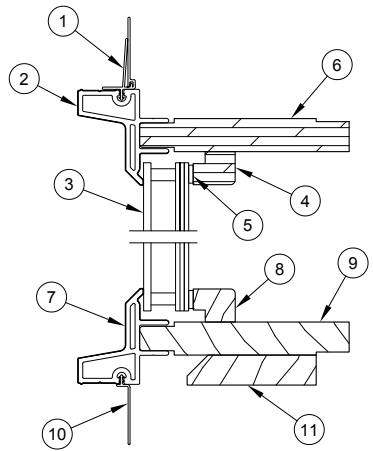

Head Jamb & Sill Detail

1. Radius Nailing Fin, V110
2. Head Jamb Cladding
3. Insulating Glass
4. Glazing Bead (Radiused), W10161
5. Glazing Tape
6. Head Jamb
7. Sill Cladding
8. Glazing Bead, W10161
9. Sill
10. Sill Nailing Fin, V084
11. Sill Standing Block
12. Jamb Cladding
13. Jamb Nailing Fin, V104
14. Jamb