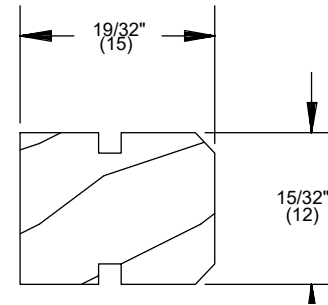

Astragal Parting Stop, OXO

W7716

CN Height	Length	Finish and Part Number			
		Bare Wood	White	Designer Black	Clear
6-5	75 19/32" (1920)	31517865	39227865	39209665	31610665
6-8	78 3/32" (1984)	31517868	39227868	39209668	31610668
7-0	82 3/32" (2085)	31517870	39227870	39209670	31610670
8-0	91 19/32" (2326)	31517880	39227880	39209680	31610680