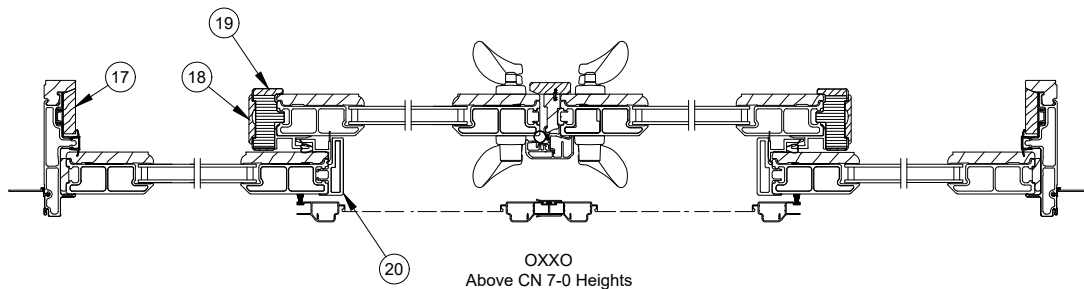

Jamb Detail
XO Operator

Stationary Jamb
Interior Painted
Units Only

Jamb Detail - OXO

Jamb Detail - XOO

**Stationary Jamb
Interior Painted
Units Only**

- | | |
|---|---|
| 1. Astragal, W7717 | 8. Stile Cover, A1222 |
| 2. Connecting Barb, V803 | 9. Mull Trim, W7719 |
| 3. Astragal Trim, W7718 | 10. Stationary Panel Spline Insert, V2638 |
| 4. OXO Astragal Parting Stop Weather Strip, V2396 | 11. Stationary Panel Spline, A2967 |
| 5. Astragal Parting Stop, W7716 | 12. Jamb Cover Base, V2937 |
| 6. Astragal Stile Cap | 13. Interior Jamb Cover, V2939 |
| 7. Screen Stop Astragal Base, OXO, A3218 | 14. Interior Jamb Cover, Wood, W13506 |
| | 15. Pile Weather Strip (Sliding) |