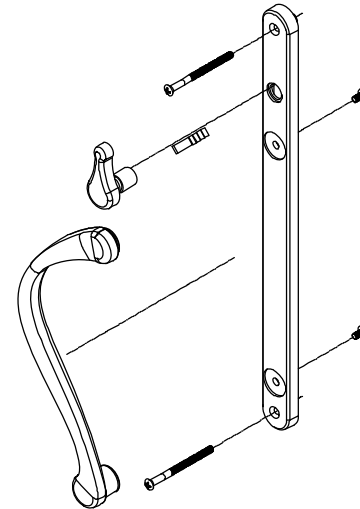

XO/XOO/OXO-R/OXXO-R shown