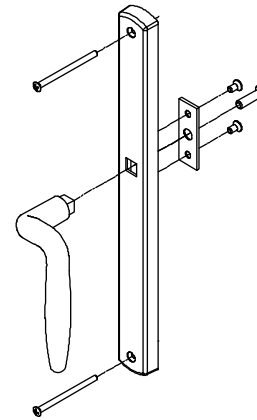

Includes:

- 1 - Interior handle
- 1 - Interior escutcheon
- 1 - #8-32 machine screws
- 1 - Handle screw
- 1 - Instruction

Color	OXXO-R	OXXO-L
Almond Frost	11869197	11869198
White	11869193	11869194
Brass PVD	11869051	11869052
Satin Nickel PVD	11869055	11869056
Oil Rubbed Bronze PVD	11869059	11869060