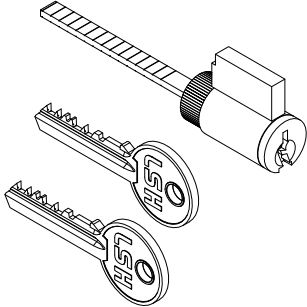

Cambridge Handle Screws

Includes:

2 - #8 x 7/16" button head cap screw - attach handle to escutcheon.

Color	PN
Zinc	118095

Handle Z-Clip

Includes:

1 - Z-Clip Screw

Handle Style	PN
Cambridge	108815
Northfield	108817

Keyed Cylinder

Includes:

- 1 - Lock Cylinder
- 2 - Keys

NOTE: For keyed alike cylinders, please contact your Marvin representative. Please supply the original order number if possible.

PN
108810

Tail Piece/Extension, Interior Active Handle