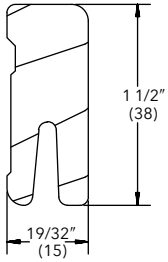

Jamb Liner

W7623

Usage Dates:

Prior to 6/2011

CN	Length	Finish and Part Number	
		Bare Wood	White
6-5 height	77 3/16" (1961)	31518465	39228465
6-8 height	79 11/16" (2024)	31518468	39228468
8-0 height	93 3/16" (2367)	31518480	39228480