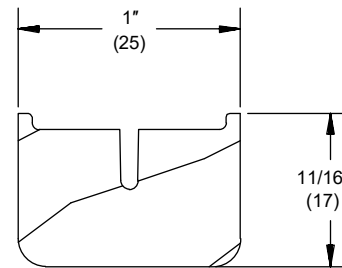

Panel Guide

W8566

Usage Dates:

Pre 3/1/2004

CN Width	Length	Finish and Part Number	
		Bare Wood	White
6-0	69 5/16" (1761)	31518760	39228760
9-0	105 5/16" (2675)	31518795	39228795

Head Jamb Liner

W8565

Usage Dates: