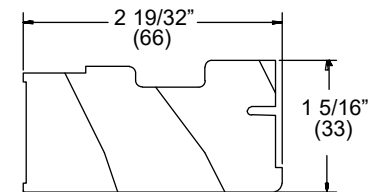

Locking Astragal, OXO

W7717

CN Height	Length	Handing	Finish and Part Number			
			Bare Wood	White	Designer Black	Clear
6-5	75 19/32" (1920)	LH	31527877	39237877	39239877	31600866
		RH	31527876	39237879	39239876	31600865
6-8	78 3/32" (1984)	LH	31527879	39237879	39239879	31600869
		RH	31527878	39237878	39239878	31600868
7-0	82 3/32" (2085)	LH	31527871	39237871	39239871	31600871
		RH	31527870	39237870	39239870	31600870
8-0	91 19/32" (2326)	LH	31527881	39237881	39239881	31600881
		RH	31527880	39237880	39239880	31600880