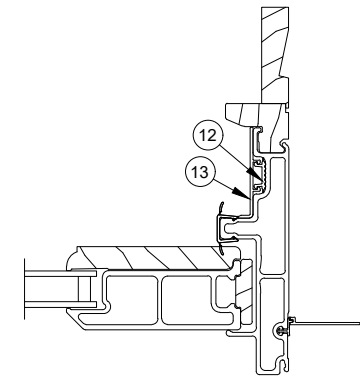

Jamb Detail
XO Operator

Stationary Jamb
Interior Painted
Units Only

Jamb Detail - OXO

Jamb Detail - XOO

**Stationary Jamb
Interior Painted
Units Only**

- | | |
|---|---|
| 1. Astragal, W7717 | 8. Stile Cover, A1222 |
| 2. Connecting Barb, V803 | 9. Mull Trim, W7719 |
| 3. Astragal Trim, W7718 | 10. Stationary Panel Spline Insert, V2638 |
| 4. OXO Astragal Parting Stop Weather Strip, V2396 | 11. Stationary Panel Spline, A2967 |
| 5. Astragal Parting Stop, W7716 | 12. Jamb Cover Base, V2937 |
| 6. Astragal Stile Cap | 13. Interior Jamb Cover, V2939 |
| 7. Screen Stop Astragal Base, OXO, A3218 | 14. Interior Jamb Cover, Wood, W13506 |
| | 15. Pile Weather Strip (Sliding) |