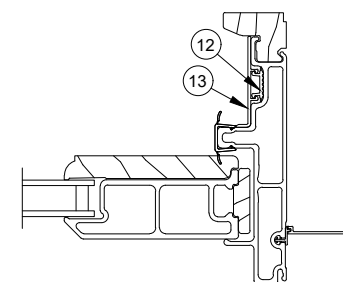

3 Panel Jamb Detail OXO HP

3 Panel Jamb Detail XO0 HP

**Stationary Jamb
Interior Painted
Units Only**

- | | |
|---|---|
| 1. Astragal Assembly | 8. Screen Stop Astragal Cap, A1222 |
| 2. Connecting Barb, V803 | 9. Interior Mull Trim, W7719 |
| 3. Astragal Trim, W7718 | 10. Stationary Panel Spline Insert, V2638 |
| 4. OXO Astragal Parting Stop Weather Strip, V2396 | 11. Stationary Panel Spline, A2967 |
| 5. Astragal Parting Stop, W7716 | 12. Jamb Cover Base, V2937 |
| 6. Astragal Stille Cap | 13. Interior Jamb Cover, V2939 |
| 7. Screen Stop Astragal Base, OXO, A3218 | 14. Interior Cover, Wood, W13506 |
| | 15. Pile Weather Strip, (Sliding) |