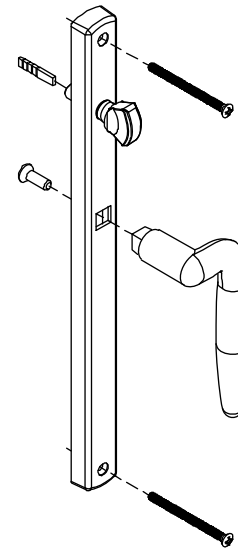

OX/OOX/OXO-L/OXXO-L shown