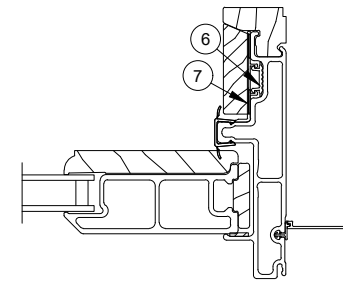

Stationary Jamb
Interior Painted
Units Only

1. Sill Liner, V2953
2. Pile Weather Strip (Sliding)
3. IZ3/HP Interior LVL Astragal, W10197
4. IZ3/HP Interior Astragal Cap, W10324
5. Interior Jamb Cover, Wood, W13506
6. Jamb Cover Base, V2937
7. Interior Jamb Cover, V2939
8. IZ3/HP Exterior Astragal, A1703