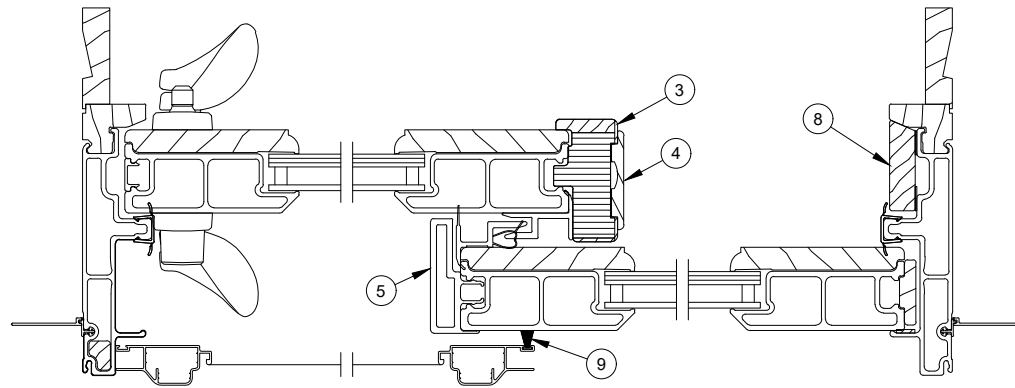

3 Panel Jamb Detail OXO HP

3 Panel Jamb Detail XO0 HP

**Stationary Jamb
Interior Painted
Units Only**

- | | |
|---|---|
| 1. Astragal Assembly | 8. Screen Stop Astragal Cap, A1222 |
| 2. Connecting Barb, V803 | 9. Interior Mull Trim, W7719 |
| 3. Astragal Trim, W7718 | 10. Stationary Panel Spline Insert, V2638 |
| 4. OXO Astragal Parting Stop Weather Strip, V2396 | 11. Stationary Panel Spline, A2967 |
| 5. Astragal Parting Stop, W7716 | 12. Jamb Cover Base, V2937 |
| 6. Astragal Stille Cap | 13. Interior Jamb Cover, V2939 |
| 7. Screen Stop Astragal Base, OXO, A3218 | 14. Interior Cover, Wood, W13506 |
| | 15. Pile Weather Strip, (Sliding) |