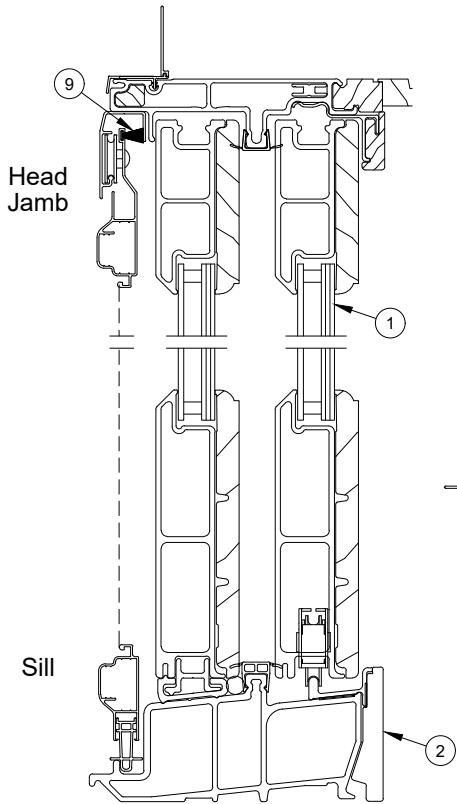

3 Panel Jamb Detail OXO HP

3 Panel Jamb Detail XO0 HP

**Stationary Jamb
Interior Painted
Units Only**

- | | |
|---|---|
| 1. Astragal Assembly | 8. Screen Stop Astragal Cap, A1222 |
| 2. Connecting Barb, V803 | 9. Interior Mull Trim, W7719 |
| 3. Astragal Trim, W7718 | 10. Stationary Panel Spline Insert, V2638 |
| 4. OXO Astragal Parting Stop Weather Strip, V2396 | 11. Stationary Panel Spline, A2967 |
| 5. Astragal Parting Stop, W7716 | 12. Jamb Cover Base, V2937 |
| 6. Astragal Stille Cap | 13. Interior Jamb Cover, V2939 |
| 7. Screen Stop Astragal Base, OXO, A3218 | 14. Interior Cover, Wood, W13506 |
| | 15. Pile Weather Strip, (Sliding) |