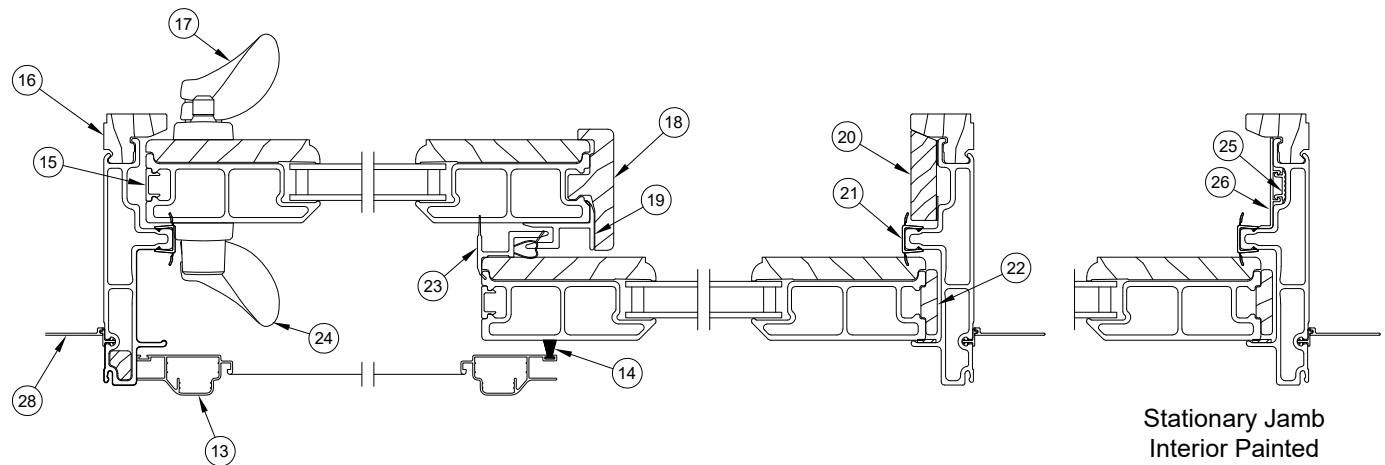

Jamb Detail
XO Operator

Stationary Jamb
Interior Painted
Units Only