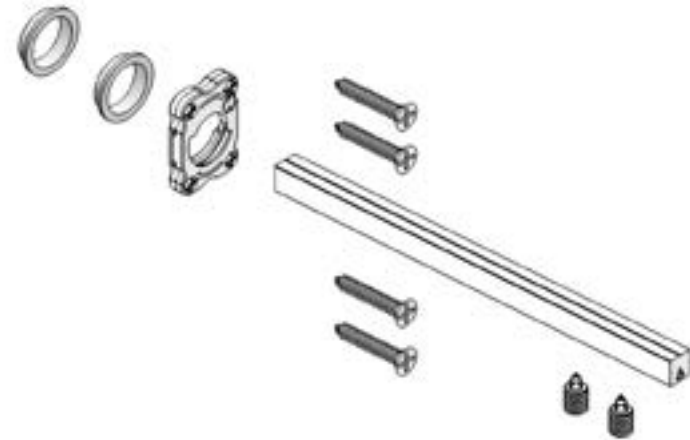

Usage dates:

4/26/2021 to present

PN
10501778