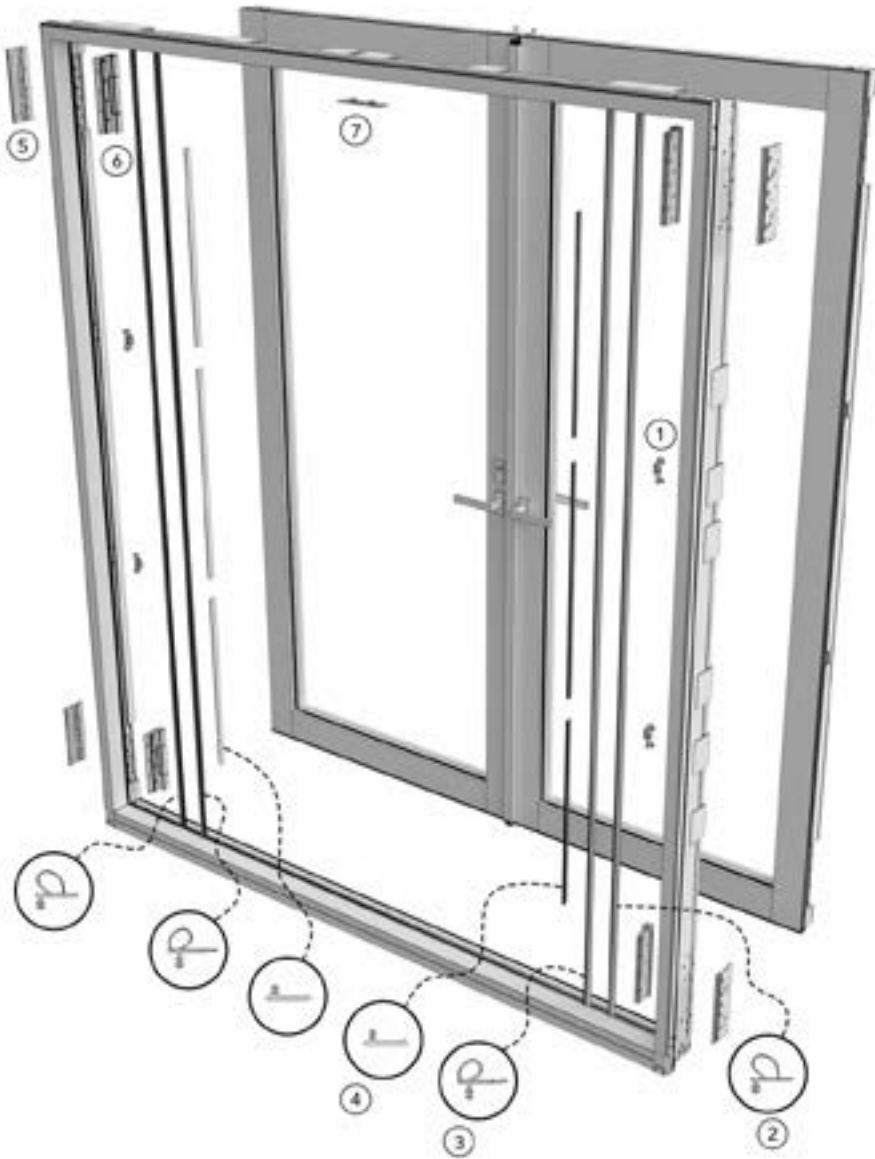

1. Panel Alignment Bolt
2. Weather Strip (frame/astagal), V3054
3. Weather Strip (frame/astagal), V3055
4. Interior Frame Liner, V3053
5. Hinge Backer
6. Hinge
7. Head Jamb Strike Plate, Double