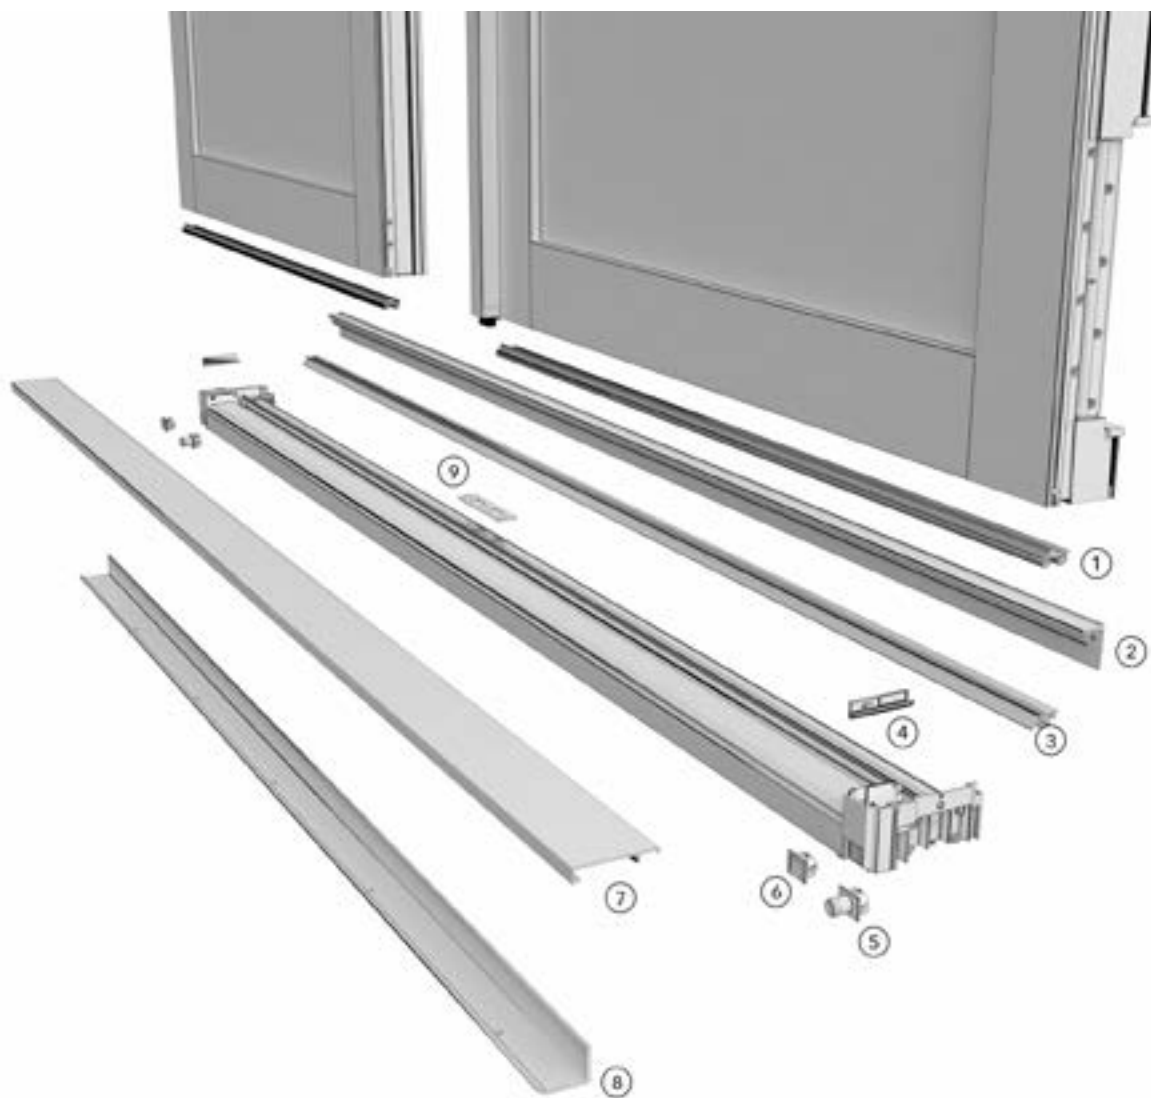

1. Weather Strip (Low Profile Sill), V3106
2. Interior Sill Cover, A3521
3. Low Profile Sill Cover Support, V3102
4. Low Profile Sill Key Cover
5. Weep
6. Weep Tube Outlet (optional)
7. Low Profile Sill Cover, A3523
8. Sill Support, A3520 (Installation only)
9. Sill Strike, Double