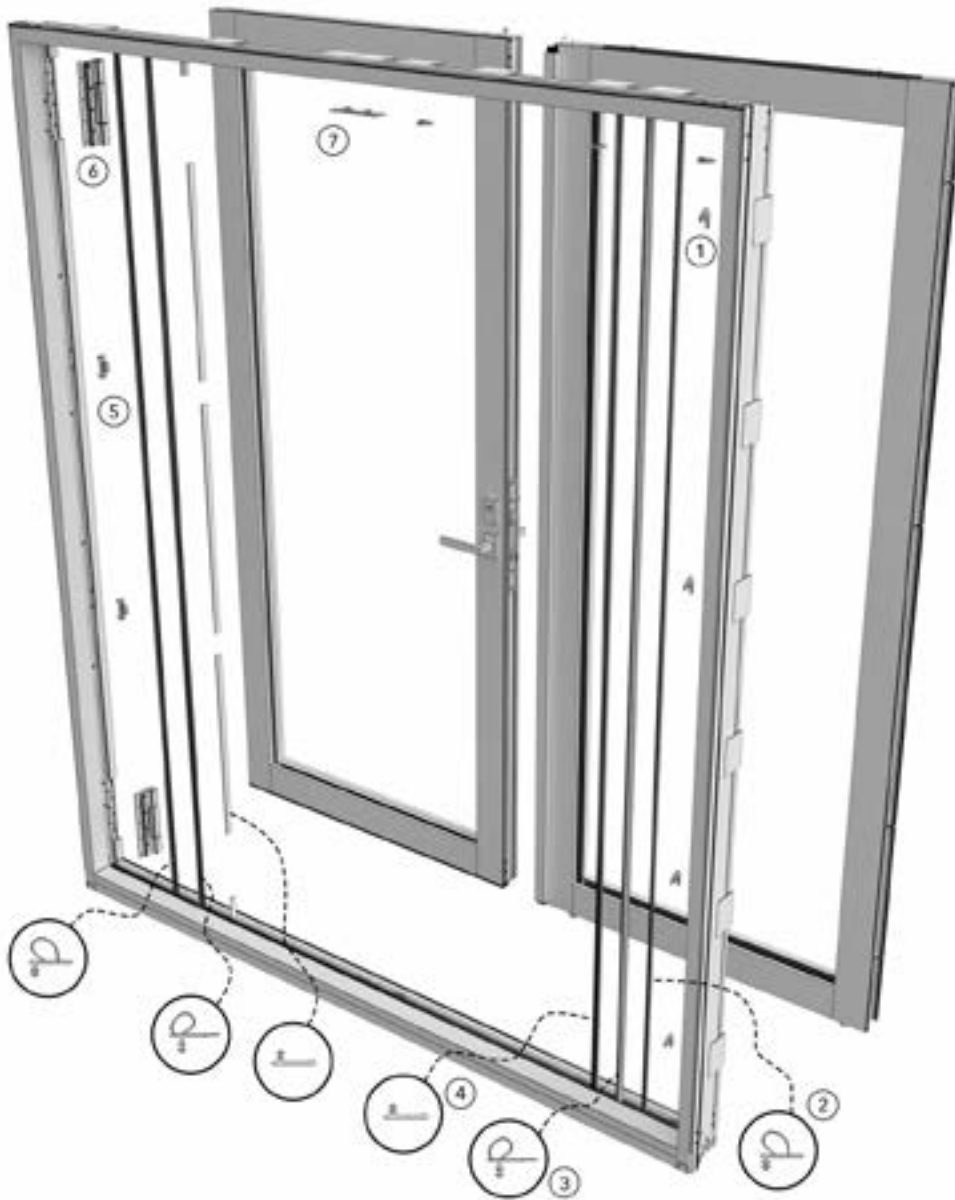

1. Stationary Bracket
2. Weather Strip (frame/astragal), V3054
3. Weather Strip (frame/astragal), V3055
4. Interior Frame Liner, V3053
5. Panel Alignment Bolt
6. Hinge
7. Head Jamb Strike Plate, Double