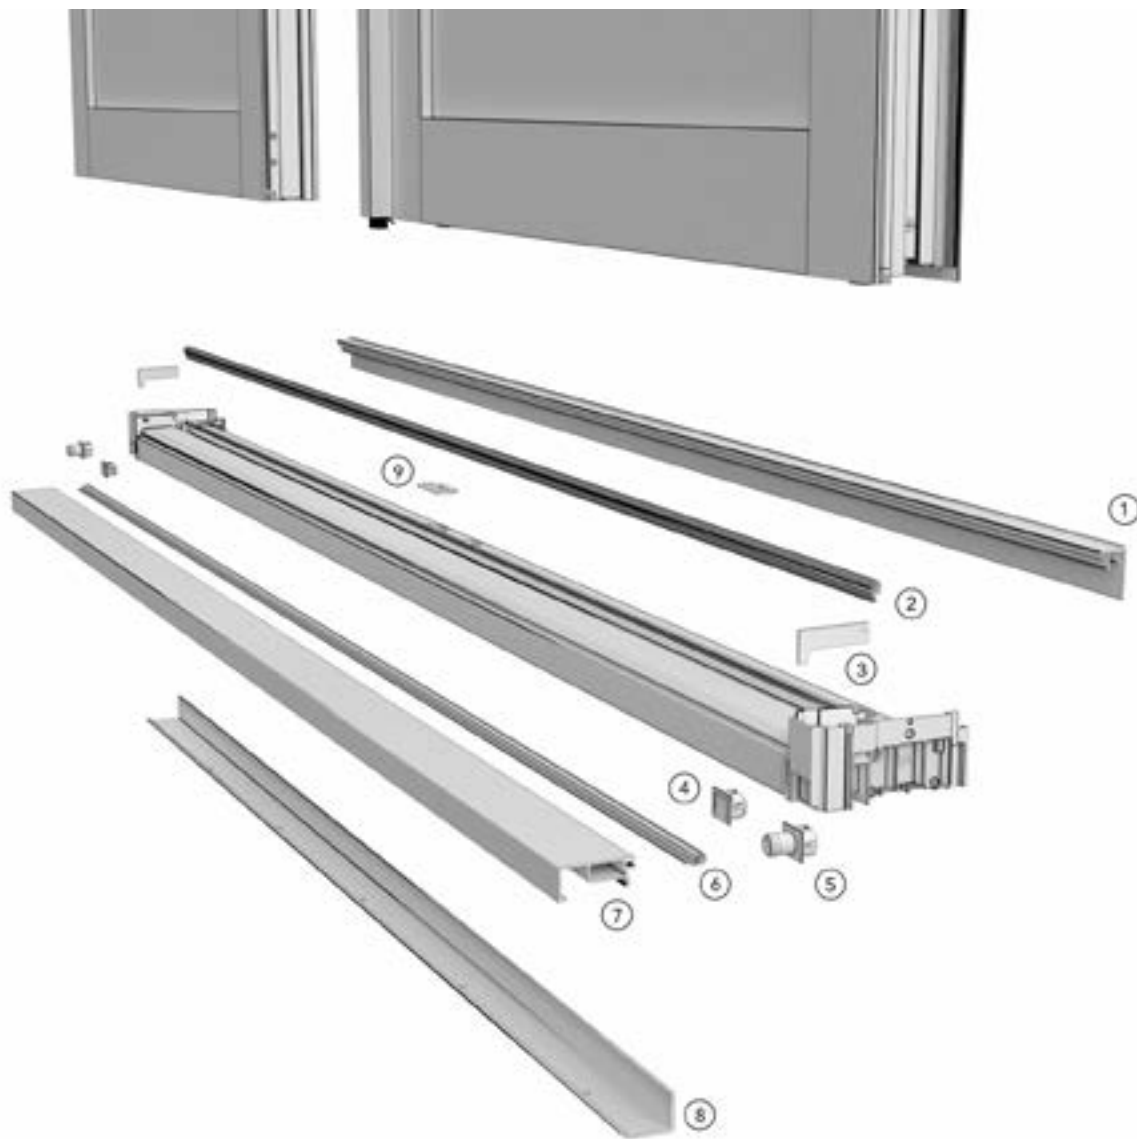

1. Interior Sill Cover, A3521
2. Weather Strip, V3092
3. Performance Sill Corner Key Gasket
4. Weep
5. Weep Tube Outlet (optional)
6. Weather Strip, V3092
7. Performance Sill Cover, A3522
8. Sill Support, A3520 (Installation only)
9. Sill Strike, X