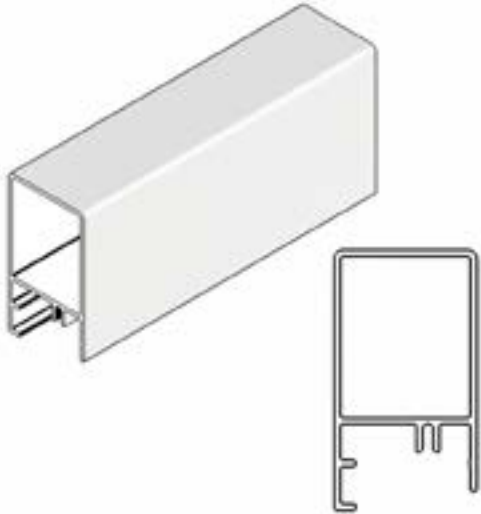

Center Jamb Screen Astragal Cover

A3703

Usage dates:

4/26/2021 to present

Length	Color	PN
200" (5080)	Bronze	18877160
	Ebony	18877150
	Gunmetal	18877170
	Stone White	18877165
	Clear Anodized	18877155