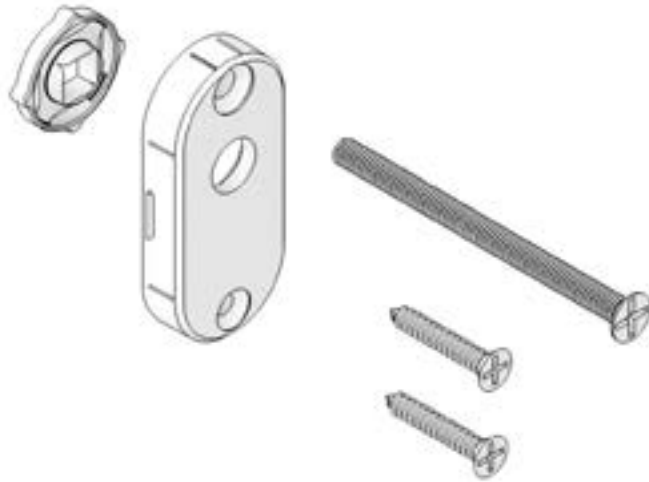

Thumb Turn Fastener Kit

Includes:

- 2 - Self tapping screws
- 1 - M5 machine screw
- 1 - Base
- 1 - Detent washer

Usage dates:

4/26/2021 to present

PN
10501777