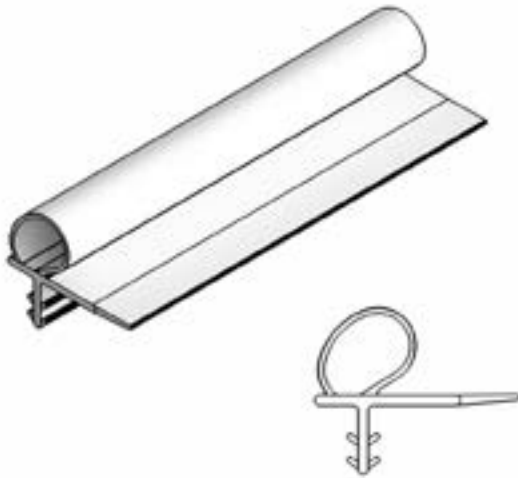

Weather Strip

V3055

Used on Frame and Astragal

Usage dates:

4/26/2021 to present

Length	Color	PN
200" (5080)	Black	16219806