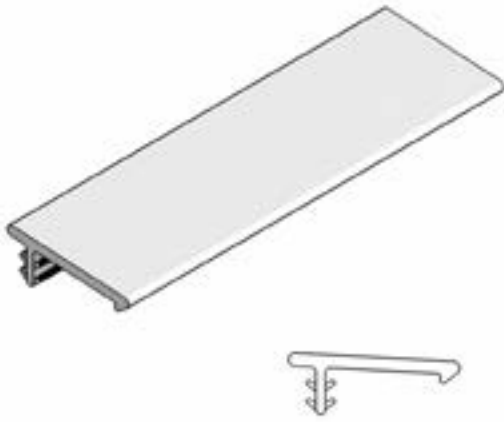

Interior Frame Liner

V3053

Usage dates:

4/26/2021 to present

Color	Length	PN
Black	2 19/64" (57)	16219702
	18 9/16" (472)	16219718
	33 3/8" (848)	16219733
	200" (5080)	16219799