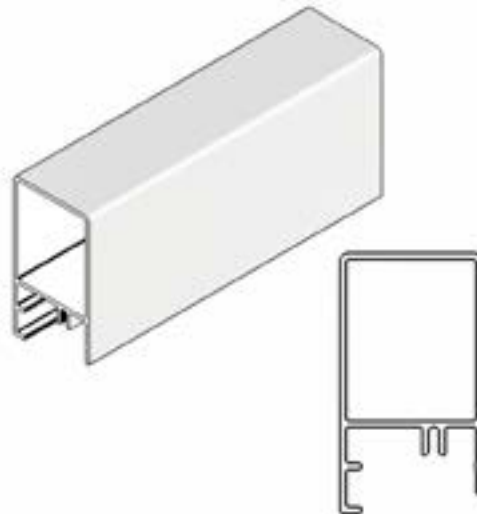

Center Jamb Screen Astragal Cover, A3703

Usage Dates: 4/26/2021 to present