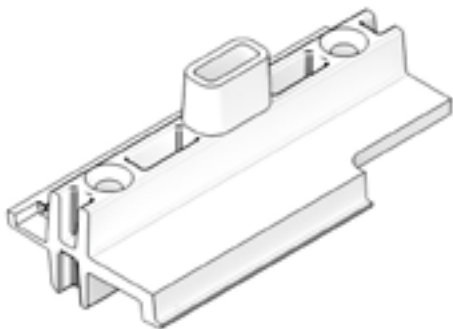

Usage dates:

4/26/2021 to present

Color	Handing	PN
Black	Center	11862380
	LH	11862381
	RH	11862382

LH