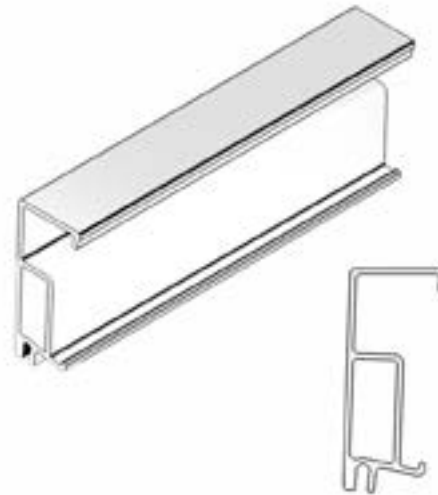

Usage dates:

4/26/2021 to present

Length	Color	PN
200" (5080)	Black	11876900
	Bronze	18876910