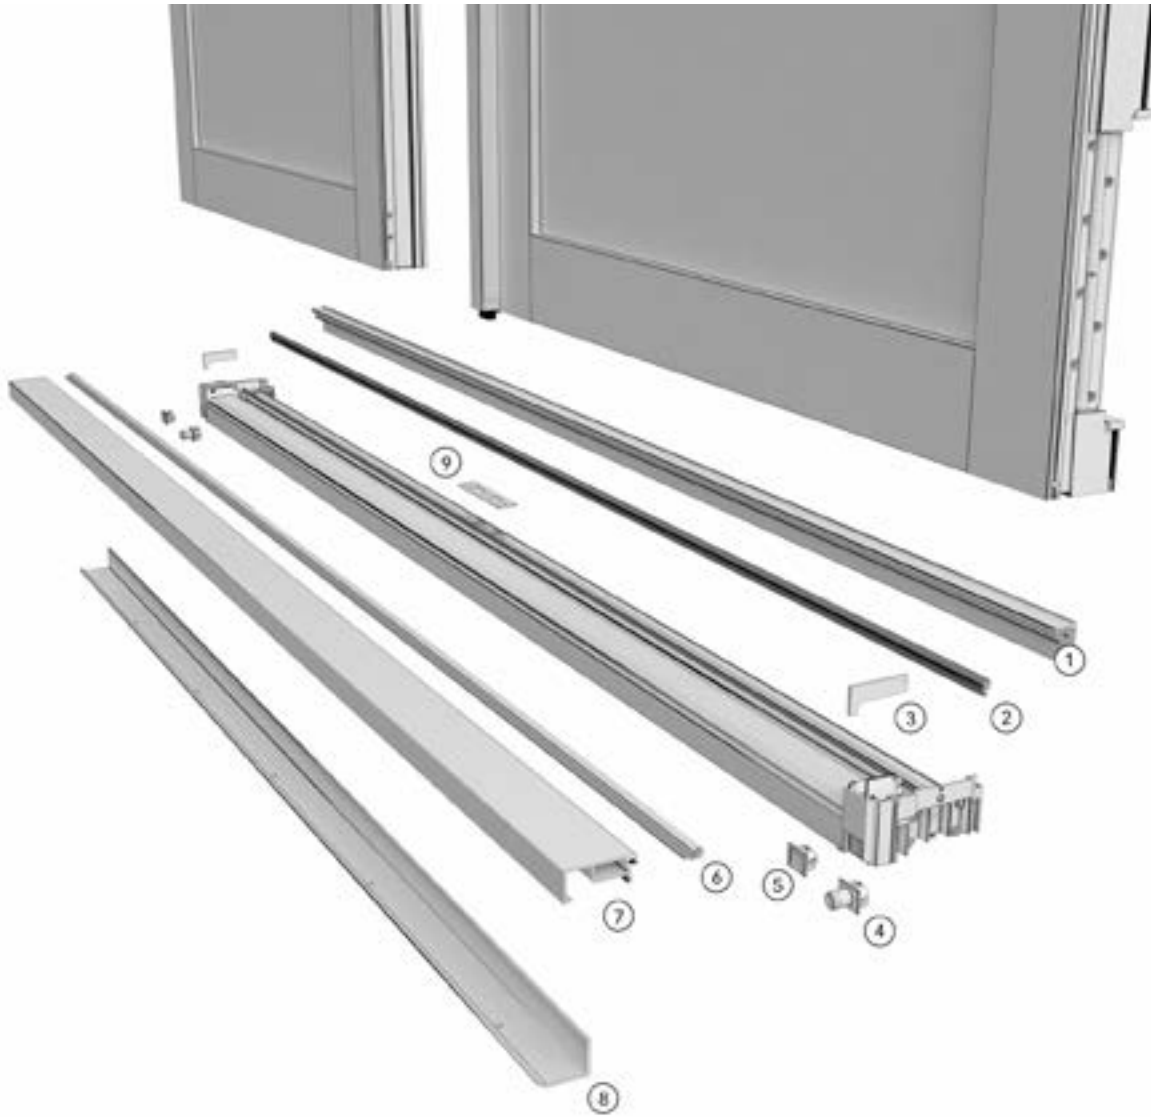

1. Panel Alignment Bolt
2. Weather Strip (frame/astagal), V3054
3. Weather Strip (frame/astagal), V3055
4. Interior Frame Liner, V3053
5. Hinge Backer
6. Hinge
7. Head Jamb Strike Plate, Double

1. Weather Strip (Low Profile Sill), V3106
2. Interior Sill Cover, A3521
3. Low Profile Sill Cover Support, V3102
4. Low Profile Sill Key Cover
5. Weep
6. Weep Tube Outlet (optional)
7. Low Profile Sill Cover, A3523
8. Sill Support, A3520 (Installation only)
9. Sill Strike, Double