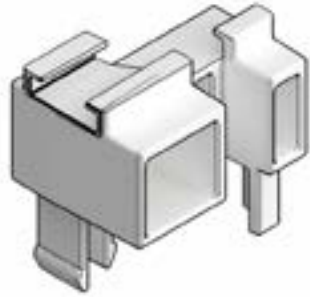

Astragal Cap

Usage dates:

4/26/2021 to present

Color	Handing	PN
Black	A	10501714
	B	10501713