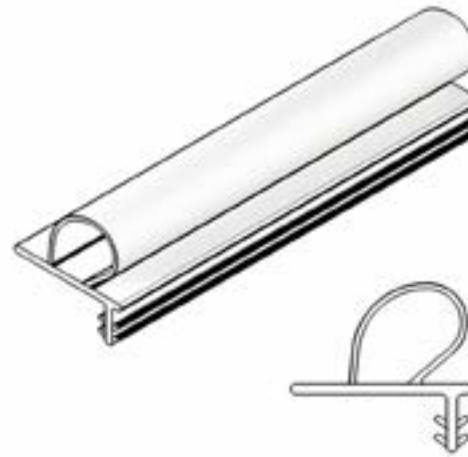

Usage dates:

4/26/2021 to present

Length	Color	PN
200" (5080)	Black	16219800