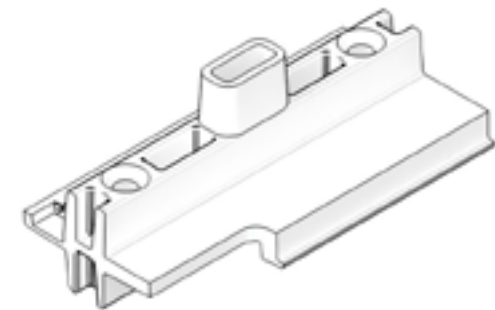

Sill Strike Kit, Single, X, XO/OX

Includes:

2 - #8-15 x 1/2" AB, Phillips flat head, UC screws

Usage dates:

4/26/2021 to present

Color	PN
Matte Black	11862340
Stainless Steel	11862327

Sill Strike Kit, Double, XX

Includes:

3 - #8-15 x 1/2" AB, Phillips flat head, UC screws

Usage dates:

4/26/2021 to present

Color	PN
Matte Black	11862337
Stainless Steel	11862328

Sill Bolt Kit, Saddle Sill

Includes:

2 - #10-16 x 1 1/2" P2, Phillips head, full thread Tek 3 screws

Usage dates:

4/26/2021 to present

Color	Handing	PN
Black	Center	11862380
	LH	11862381
	RH	11862382

RH