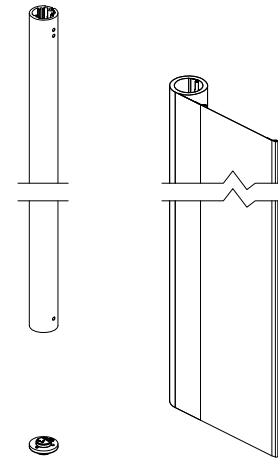

**Screen Roll Assembly,
Standard Weave P1 or P2**

Usage Dates: 4/26/2021 to present