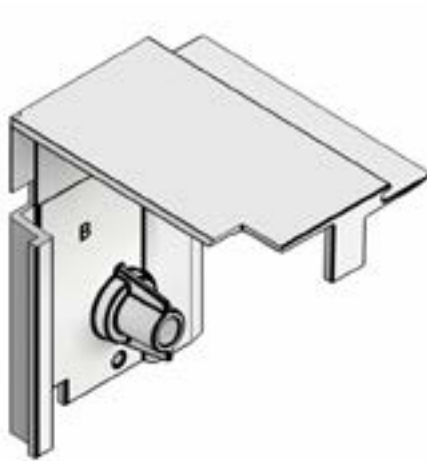

Panel Corner Cover

Includes:

1 - #8 x 1", TEK 3, full thread, Phillips pan head, Stainless Steel

Usage dates:

4/26/2021 to present

Color	Handing	PN
Black	A	11862373
	B	11862374

Performance Sill Corner Key Gasket, Pair

Usage dates:

4/26/2021 to present

Color	Pair PN
Black	10815723