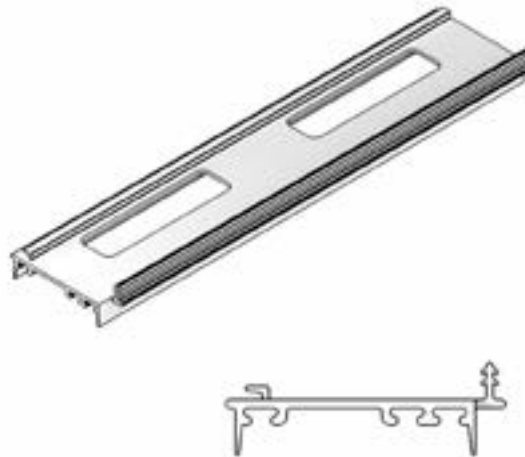

V3142, Saddle Sill Weather Strip Carrier, Stationary
Usage Dates: 4/26/2021 to present