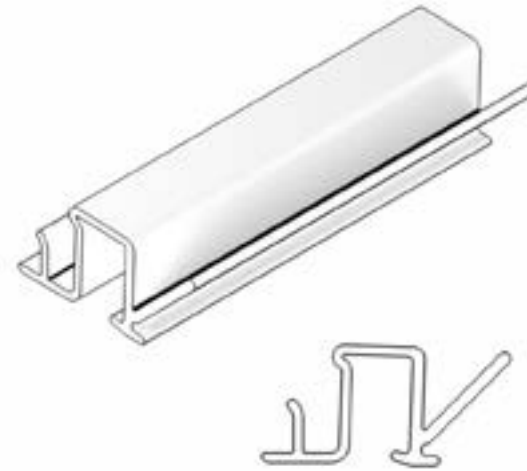

Usage dates:

4/26/2021 to present

Length	Color	PN
200" (5080)	Black	16219815