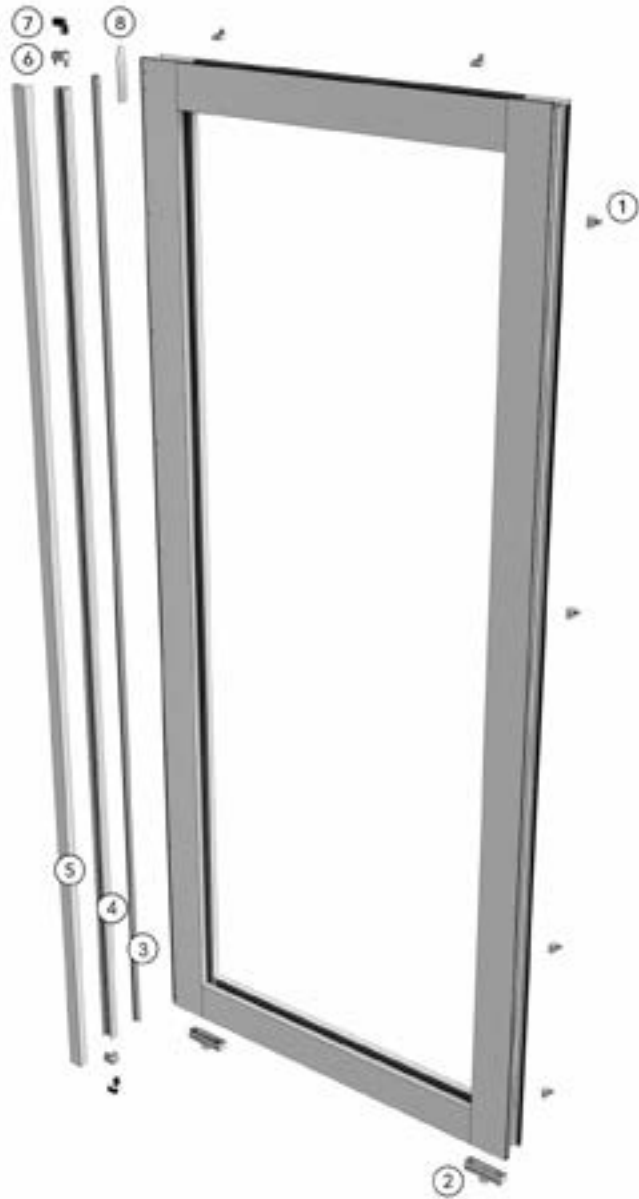

1. Stationary Panel Pin
2. Sill Bolt, Stationary
3. Weather Strip, Astragal/Frame, V3055
4. Astragal Base, A3530
5. Astragal Cover, A3531
6. Astragal Cap
7. Dust Block (Astragal Cap)
8. Center Stationary Bracket Kit (used on OX/XO)