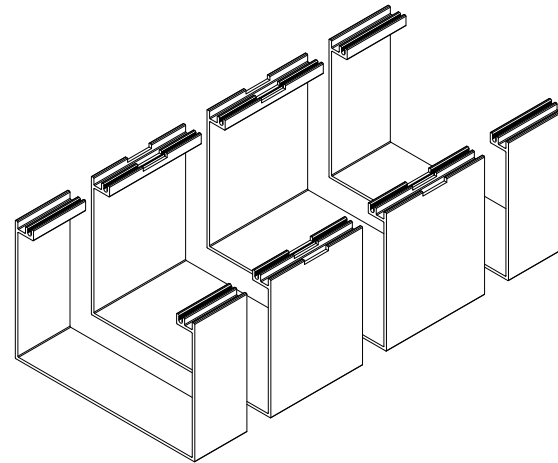

<b>PN</b>
11861031

**A3315**  
Mull Cover, w/CLiC Route

**A3316**  
Trim, Interior, Vertical, w/CLiC Route

**A3512**  
Mull Cover, Interior, 2" x 4", Vertical  
Jamb, w/CLiC Route

**A3513**  
Mull Cover, Interior, 5" x 4", Vertical  
Jamb, w/CLiC Route