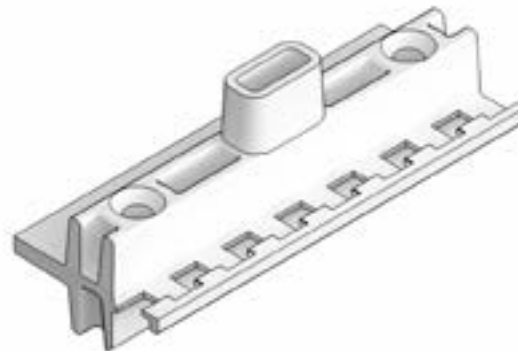

Sill Strike Kit, Single, X, XO/OX

Includes:

2 - #8-15 x 1/2" AB, Phillips flat head, UC screws

Usage dates:

4/26/2021 to present

Color	PN
Matte Black	11862340
Stainless Steel	11862327

Sill Strike Kit, Double, XX

Includes:

3 - #8-15 x 1/2" AB, Phillips flat head, UC screws

Usage dates:

4/26/2021 to present

Color	PN
Matte Black	11862337
Stainless Steel	11862328

Sill Bolt Kit, Saddle Sill

Includes:

2 - #10-16 x 1 1/2" P2, Phillips head, full thread Tek 3 screws

Usage dates:

4/26/2021 to present

Color	Handing	PN
Black	Center	11862380
	LH	11862381
	RH	11862382

Center