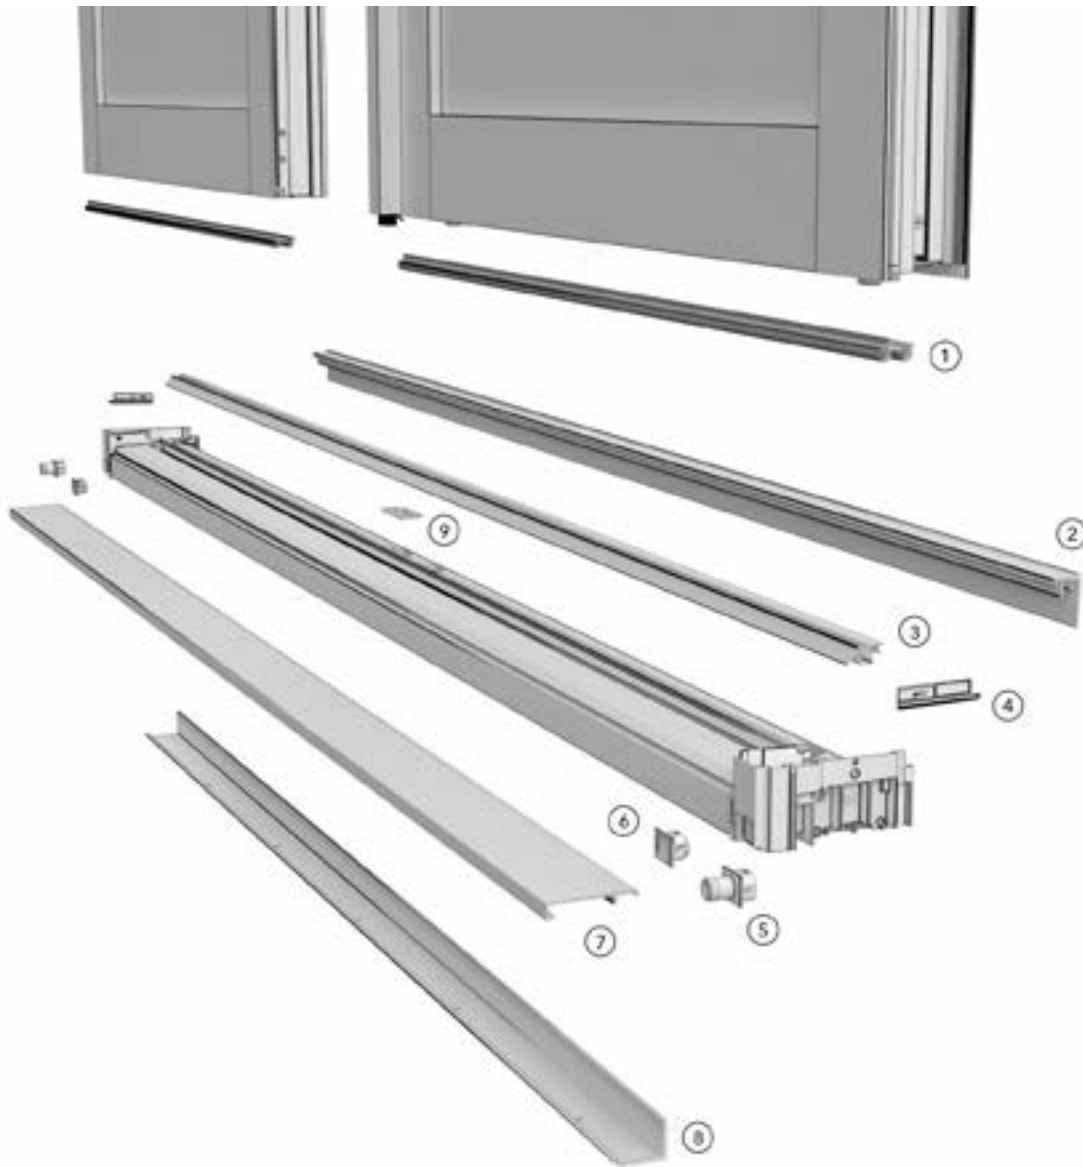

1. Weather Strip (Low Profile Sill), V3106
2. Interior Sill Cover, A3521
3. Low Profile Sill Cover Support, V3102
4. Low Profile Sill Key Cover
5. Weep Tube Outlet (optional)
6. Weep
7. Low Profile Sill Cover, A3523
8. Sill Support, A3520 (Installation only)
9. Sill Strike, X