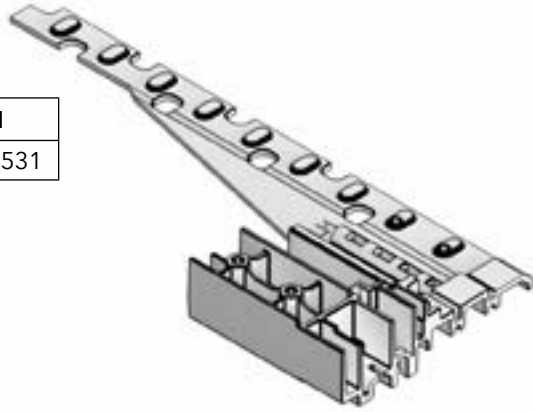

Lower Jamb Key, LH

Usage dates:

4/26/2021 to present

Handing	Color	PN
LH	Black	11860531