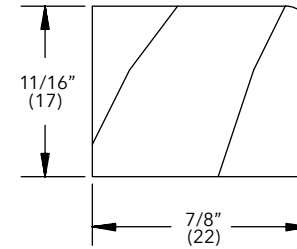

Replacement Stops - Direct Glaze Round Top Casement

W4160

Direct Glaze Round Top Casement					
Description	Size	Bare Wood	White	Designer Black	Clear
Bent Stop	1/4" Circle 29-1W	31501730	39201730	39931830	33831830
	29-1W	31501731	39201731	39931831	33831831
	21-2W	31501732	39201732	39931832	33831832
	25-2W	31501733	39201733	39931833	33831833
	29-2W	31501734	39201734	39931834	33831834
	25-3W	31501735	39201735	39931835	33831835
Sill Stop	1/4" Circle 29-1W	31501751	39201751	39931751	33831751
	29-1W	31501751	39201751	39931751	33831751
	21-2W	31501752	39201752	39931752	33831752
	25-2W	31501753	39201753	39931753	33831753
	29-2W	31501754	39201754	39931754	33831754
	25-3W	31501755	39201755	39931755	33831755
Elliptical Stop	7318	31507318	39207318	39937318	33837318
Sill Stop	7318	31501755	39201755	39931755	33831755