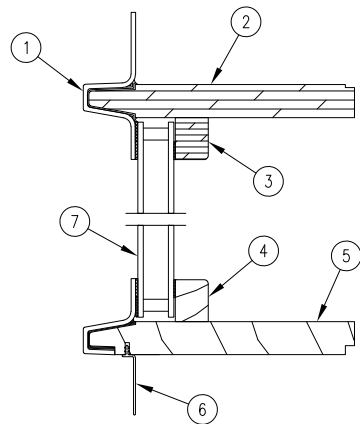

Double Hung Round Top

1. Fiberglass Exterior
2. Laminated Frame
3. Laminated Glazing Bead
4. Glazing Bead, W4160
5. Sill
6. Sill Nailing Fin, V084
7. Insulating Glass

Head Jamb and Sill Detail