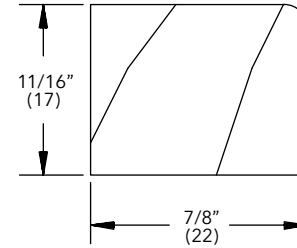

Replacement Stops - Direct Glaze Round Top Double Hung

W4160

Direct Glaze Round Top Double Hung					
Description	Size	Bare Wood	White	Designer Black	Clear
Bent Stop	30-1W DH	31501740	39201740	39931840	33831840
	34-1W DH	31501741	39201741	39931841	33831841
	38-1W DH	31501742	39201742	39931842	33831842
	34-2W DH	31501743	39201743	39931843	33831843
	36-2W DH	31501744	39201744	39931844	33831844
Sill Stop	30-1W DH	31501760	39201760	39931760	33831760
	34-1W DH	31501761	39201761	39931761	33831761
	38-1W DH	31501762	39201762	39931762	33831762
	34-2W DH	31501763	39201763	39931763	33831763
	36-2W DH	31501758	39201758	39931758	33831758