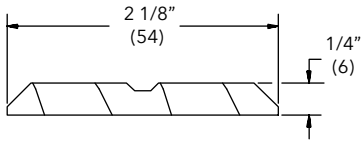

Mullion Trim

W1243

NOTE: *Longest length available 150" (3810)

Ultimate Double Hung, Ultimate Double Hung Magnum, Polygon, Round Top, Ultimate Double Hung Next Generation, Ultimate Casement, Ultimate Casement Round Top

Length	PN
*150" (3810)	30803397