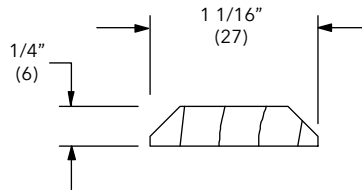

Mullion Trim

W1241

Terrace Door, French Door