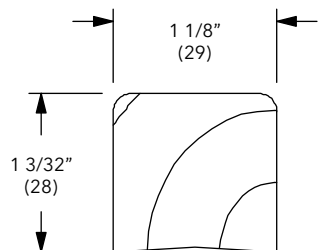

French Door