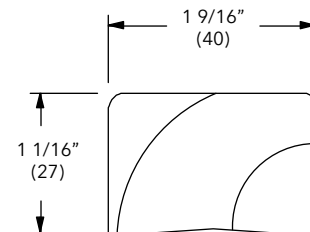

W1096

French Door

Mullion Casing

W1034

Gliders

NOTE: Longest length available 53 5/8" (1362)

To order, specify:

1. Profile number
2. Size
3. Wood species
4. Finish