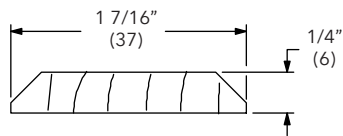

Product usage:

3/8" Mullion Reinforcement

NOTE: Longest length available 150" (3810)