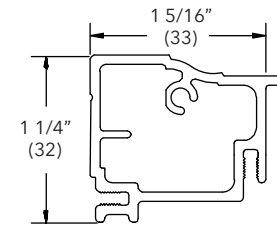

BMC

A898

NOTE: Must also use accessory kerf weather strip and connecting barb, V087 - frame

Length	
192" (4877)	
Color	PN
Stone White	18802142
Bronze	18613735
Pebble	18613725
Brown	18613715
Evergreen	18613745
Wineberry	18802144
Ebony	18802140
Cashmere	19000432
Coconut Cream	19003432
Cadet Gray	19004432
Cascade Blue	19005432
Hampton Sage	19006432
Sierra White	19007432
Bright Silver	19002435
Copper	19008435
Clay	18872318
Gunmetal	18872314
Liberty Bronze	18872312
Suede	18872316