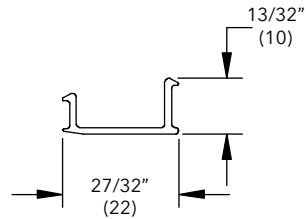

Subsill Lineal Cap

A1462

NOTE: For A217 Subsill

Length	
200" (5080)	
Color	PN
Stone White	18816210
Bronze	18816206
Pebble	18816204
Brown	18816202
Evergreen	18816208
Wineberry	18816216
Ebony	18816218
Cashmere	18816220
Coconut Cream	18816226
Cadet Gray	18816228
Cascade Blue	18816230
Hampton Sage	18816232
Sierra White	18816234
Bright Silver	18861070
Copper	18861068
Clay	18872558
Gunmetal	18872554
Liberty Bronze	18872552
Suede	18872556