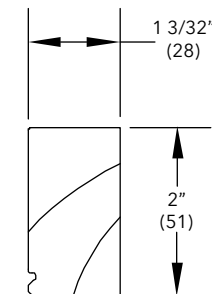

Special Casing 26

W8510

Length	Finish	PN
120" (3048)	Primed	38026026
	Bare	30146026
	NFJ	30146126