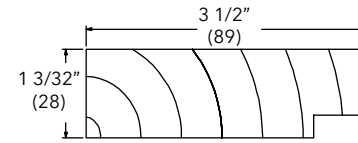

Ultimate Trimline Patio Door DISC LA PRE 2003

NOTE: Longest length available 112" (2845)

NOTE: Side, 3 1/2" width (with backrabbet)