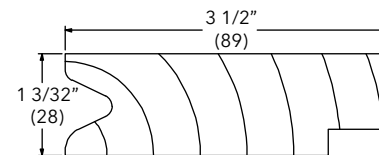

Stucco Casing

W1030

Ultimate Wood Sliding French Door DISC LA Pre 06/27/2022

Ultimate Trimline Patio Door DISC LA PRE 2003

NOTE: Longest length available (3048). Side, 3 1/2" width (with backrabbet)