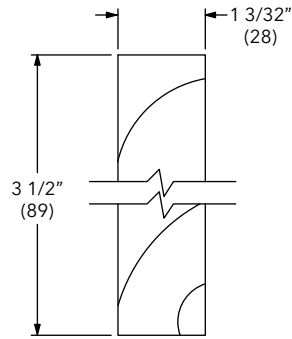

To order, specify:

1. Profile number
2. Size
3. Wood species
4. Finish

5/4 Flat Casing

See profiles below

Longest length available Non Finger-Jointed (NFJ)		
Profile	Width	Length
W6274	2"	120" (3048)
W6330	3 1/2"	192" (4877)
W6332	4"	144" (3658)
W6335	4 1/2"	
W6344	6"	
W6390	13"	120" (3048)

Longest length available Finger-Jointed (FJ)		
Profile	Width	Length
W6274	2"	192" (4877)
W6330	3 1/2"	NA
W6332	4"	200" (5080)
W6335	4 1/2"	
W6344	6"	
W6390	13"	192" (4877)

W6330 shown

5/4 Flat Casing - 3 1/2" Width

W1122

- *Ultimate Wood Inswing and Outswing French Door*
- *Ultimate Wood Sliding French Door DISC LA Pre 06/27/2022*
- *Ultimate Wood Sliding Patio Door DISC LA Pre 06/27/2022*
- *Ultimate Wood Commercial Door*

NOTE: Longest length available 180" (4572)