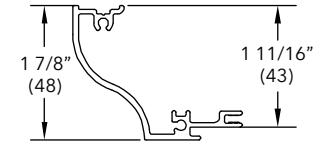

Thorton Casing

A1443

Length	
200" (5080)	
Color	PN
Stone White	18815536
Bronze	18815532
Pebble	18815530
Brown	18815528
Evergreen	18815534
Wineberry	18815542
Ebony	18815544
Cashmere	18815546
Coconut Cream	18815552
Cadet Gray	18815554
Cascade Blue	18815556
Hampton Sage	18815558
Sierra White	18815560
Bright Silver	18861692
Copper	18861694
Clay	18872446
Gunmetal	18872442
Liberty Bronze	18872440
Suede	18872444