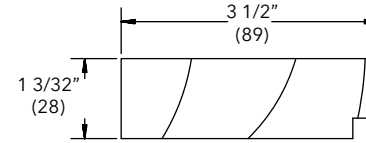

To order, specify:

1. Profile number
2. Size
3. Wood species
4. Finish

5/4 Flat Casing

See profiles below

Longest length available Non Finger-Jointed (NFJ)		
Profile	Width	Length
W6274	2"	120" (3048)
W6330	3 1/2"	192" (4877)
W6332	4"	144" (3658)
W6335	4 1/2"	
W6344	6"	
W6390	13"	120" (3048)

Longest length available Finger-Jointed (FJ)		
Profile	Width	Length
W6274	2"	192" (4877)
W6330	3 1/2"	NA
W6332	4"	200" (5080)
W6335	4 1/2"	
W6344	6"	
W6390	13"	192" (4877)

5/4 Flat Casing - 3 1/2" Width

W1122

- *Ultimate Wood Inswing and Outswing French Door*
- *Ultimate Wood Sliding French Door DISC LA Pre 06/27/2022*
- *Ultimate Wood Sliding Patio Door DISC LA Pre 06/27/2022*
- *Ultimate Wood Commercial Door*

NOTE: Longest length available 180" (4572)