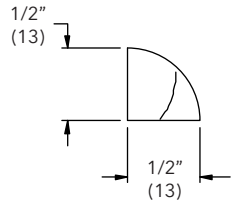

To order, specify:

1. Profile number
2. Size
3. Wood species
4. Finish

Quarter Round Inside Stop

W7003

NOTE: *Longest length available 120" (3048)