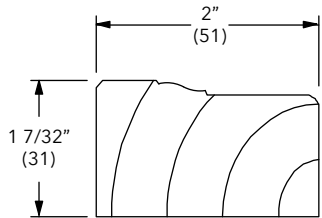

NOTE: Longest length available 180" (4572)

To order, specify:

1. Profile number
2. Size
3. Wood species
4. Finish

Brick Mould Casing

W1047

NOTE: Longest length available - NFJ 156" (3962), FJ 206" (5232)

Stucco Casing