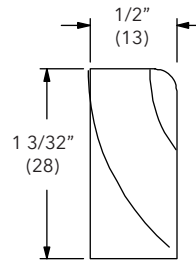

Bull Nose Stop

W7013

NOTE: *Longest length available 151" (3835)

Round Top, Polygon, Bent Glass