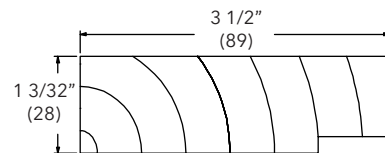

Safe-T-Plus Patio Door

NOTE: Side, 3 1/2" width (with backrabbet)