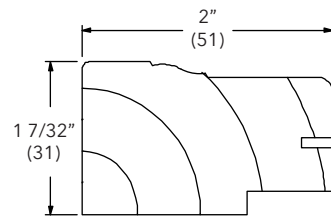

Safe-T-Plus Patio Door

NOTE: Top (with screen track kerf and backrabbet)