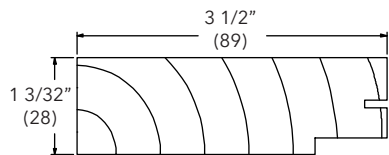

NOTE: Side, 3 1/2" width (with backrabbet)

5/4 Flat Casing

W1070

Safe-T-Plus Patio Door

NOTE: Top, 3 1/2" width (with screen track kerf and backrabbet)

5/4 Flat Casing

W1072

Safe-T-Plus Patio Door