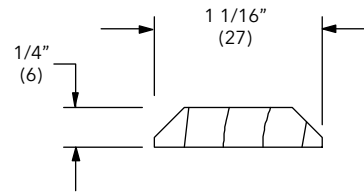

Product usage:

All Ultimate Wood Casement/Awning products

All Ultimate Wood Casement Operating Round Top/Polygon products

NOTE: Longest length available 150" (3810)