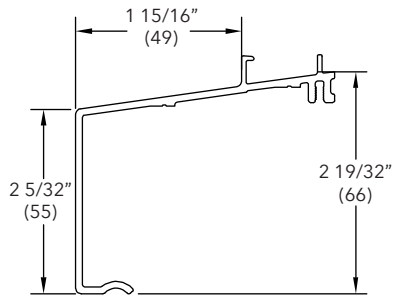

Subsill

A1452

Length	
200" (5080)	
Color	PN
Stone White	18815210
Bronze	18815206
Pebble	18815204
Brown	18815202
Evergreen	18815208
Wineberry	18815216
Ebony	18815218
Cashmere	18815220
Coconut Cream	18815226
Cadet Gray	18815228
Cascade Blue	18815230
Hampton Sage	18815232
Sierra White	18815234
Bright Silver	18861648
Copper	18861650
Clay	18872526
Gunmetal	18872522
Liberty Bronze	18872520
Suede	18872524