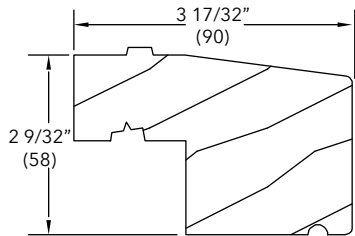

Ultimate Wood Double Hung Round Top/Polygon

Ultimate Wood Double Hung Magnum

NOTE: Longest length available, NFJ 168" (4267), FJ 120" (3048)

Extended Thick Subsill

W8063

Ultimate Wood Double Hung

Longest length available		
Length	NFJ PN	FJ PN
73"(1854)	30268072	30268172
120" (3048)	30268098	30268198