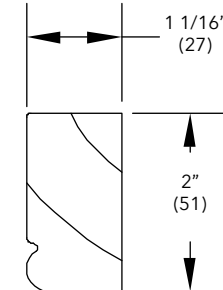

Special Casing 7

W8491

Length	Finish	PN
120" (3048)	Primed	38026007
	Bare	30146007
	NFJ	30146107