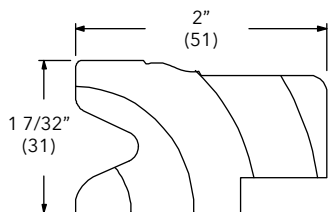

Stucco Casing

W1049

Ultimate Wood Sliding French Door DISC LA Pre 06/27/2022

Ultimate Trimline Patio Door DISC LA PRE 2003

NOTE: Longest length available 96" (2438). Side (with backrabbet)