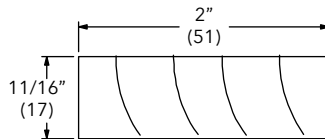

2" Jamb Extension

W6279

Finish	Wood Species, Length and Part Number						
	Pine 96 1/8 "	Pine 120"	Pine 144"	White Oak 144"	Cherry 144"	Mahogany 144"	VG Douglas Fir 144"
Bare	37015800	37010990	37015998	WK37015998	CH37015998	MA37015998	DF37015998
White	38615681	38610991	38600143	-	-	-	-
Designer Black	38615681DBK	38610991DBK	38600143DBK	-	-	-	-
Clear	CL37015800	CL37010990	CL37015998	CWK37015998	CCH37015998	CMA37015998	CDF37015998
Prime	38615800	38610990	38600144	-	-	-	-
Honey	SB37015800	SB37010990	SB37015998	SBWK37015998	SBCH37015998	SBMA37015998	SBDF37015998
Wheat	SA37015800	SA37010990	SA37015998	SAWK37015998	SACH37015998	SAMA37015998	SADF37015998
Cabernet	SE37015800	SE37010990	SE37015998	SEWK37015998	SECH37015998	SEMA37015998	SEDF37015998
Leather	SD37015800	SD37010990	SD37015998	SDWK37015998	SDCH37015998	SDMA37015998	SDDF37015998
Hazelnut	SC37015800	SC37010990	SC37015998	SCWK37015998	SCCH37015998	SCMA37015998	SCDF37015998
Espresso	SF37015800	SF37010990	SF37015998	SFWK37015998	SFCH37015998	SFMA37015998	SFDF37015998

Length	Bare PN*
204" (5182)	78082799

*NOTE: Not available in OMS. Shipping restricted to "our trucks" due to length of part. (Door products)