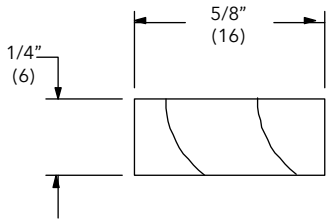

Jamb Extension - from 4 9/16 to 4 13/16"

W6010

Length	Bare PN	Primed PN
96" (2438)	30808196	38278196
120" (3048)	30808198	38278198