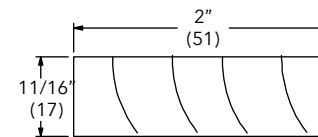

Finish	Wood Species, Length and Part Number			
	Mahogany 96"	Mahogany 120"	White Oak 96"	White Oak 120"
Bare	MA31774296	MA31774220	WK31774296	WK31774220
White	–	–	–	–
Designer Black	–	–	–	–
Clear	CMA31774296	CMA31774220	CWK31774296	CWK31774220
Prime	–	–	–	–
Honey	SBMA31774296	SBMA31774220	SBWK31774296	SBWK31774220
Wheat	SAMA31774296	SAMA31774220	SAWK31774296	SAWK31774220
Cabernet	SEMA31774296	SEMA31774220	SEWK31774296	SEWK31774220
Leather	SDMA31774296	SDMA31774220	SDWK31774296	SDWK31774220
Hazelnut	SCMA31774296	SCMA31774220	SCWK31774296	SCWK31774220
Espresso	SFMA31774296	SFMA31774220	SFWK31774296	SFWK31774220