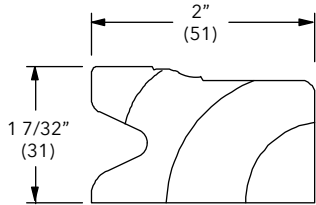

Stucco Casing

W1039

NOTE: Longest length available 204" (5182)