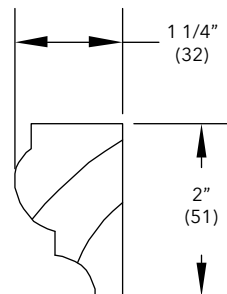

Special Casing 21

W8505

Length	Finish	PN
120" (3048)	Primed	38026021
	Bare	30146121
	NFJ	30143021