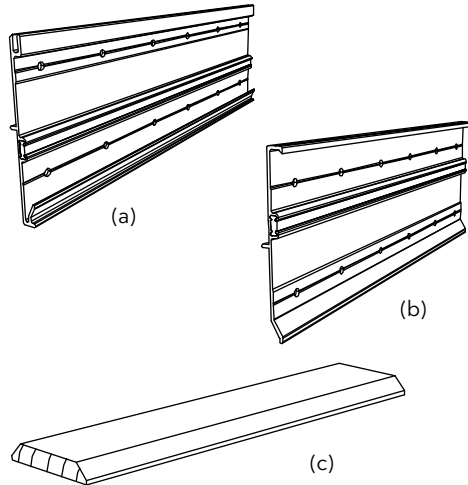

Wood 3/8" Mullion Reinforcement System Full Frame

Includes:

- 1 – Mullion reinforcement, A3177 – head jamb or right jamb, 18817110 (a)
- 1 – Mullion reinforcement, A3273 – sill or left jamb, 18817115 (b)
- 1 – Interior and exterior mullion trim – W1242 (c)
- 1 – Set of installation instructions

NOTE: All screws needed for installation are included.

Length	PN
150" lineal package	11873100