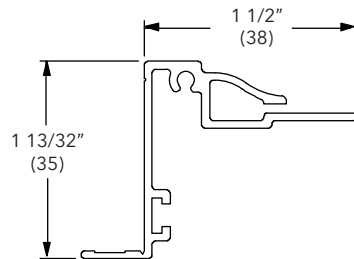

Adjustable Clad Brick Mould Casing

A130

Length	
150" (3810)	
Color	PN
Stone White	18802205
Bronze	18601720
Pebble	18601710
Brown	18601700
Evergreen	18601725
Wineberry	18802200
Ebony	18802220
Cashmere	19000162
Coconut Cream	19003162
Cadet Gray	19004162
Cascade Blue	19005162
Hampton Sage	19006162
Sierra White	19007162
Bright Silver	18861018
Copper	18861016
Clay	18872936
Gunmetal	18872932
Liberty Bronze	18872930
Suede	18872934

Sill Adapter

A129

NOTE: Use with A130

Length	
150" (3810)	
Color	PN
Stone White	18804599
Bronze	18601800
Pebble	18601790
Brown	18601780
Evergreen	18601810
Wineberry	18804595
Ebony	18804598
Cashmere	19000160
Coconut Cream	19003160
Cadet Gray	19004160
Cascade Blue	19005160
Hampton Sage	19006160
Sierra White	19007160
Bright Silver	18861010
Copper	18861008
Clay	18872928
Gunmetal	18872924
Liberty Bronze	18872922
Suede	18872926