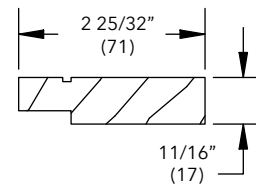

W6380

All Products

Length	Bare PN
72" (1829)	37017720
96" (2438)	37017965

Interior Jamb Extension - 6 9/16"

W8647

Used on all Tilt Turn products

Length	Bare PN
73" (1854)	32833272
144" (3658)	32833299

Jamb Extension - from 4 9/16 to 4 13/16"