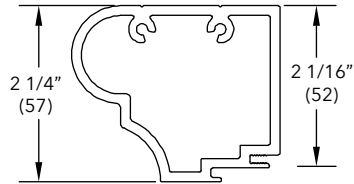

Stratton Enclosed Casing

A2366

Length	
200" (5080)	
Color	PN
Stone White	18815648
Bronze	18815650
Pebble	18815652
Brown	18815654
Evergreen	18815656
Wineberry	18815658
Ebony	18815660
Cashmere	18815662
Coconut Cream	18815664
Cadet Gray	18815666
Cascade Blue	18815668
Hampton Sage	18815670
Sierra White	18815672
Bright Silver	18815680
Copper	18815682
Clay	18815678
Gunmetal	18815676
Liberty Bronze	18815684
Suede	18815674