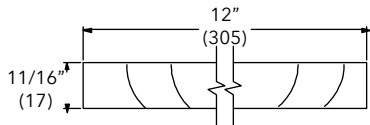

Length	Bare PN
120" (3048)	30399098

4 13/32" Jamb Extension

W9921

2 3/16" to 6 9/16"

Ultimate Casement

Ultimate Casement Round Top and Polygon

Length	Bare PN
120" (3048)	30399498

12" Jamb Extension

W6380

All Products

Length	Bare PN
72" (1829)	37017720
96" (2438)	37017965

Interior Jamb Extension - 6 9/16"

W8647

Used on all Tilt Turn products

Length	Bare PN
73" (1854)	32833272
144" (3658)	32833299

Jamb Extension - from 4 9/16 to 4 13/16"