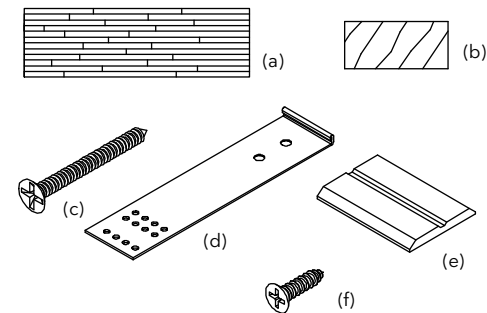

Wood 130" Mull Kit - 2" x 6 9/16" LVL

Includes:

- 1 – W10186, Mull post, 130" (3302) – 30241199 (a) W10186, FSC®Mull post – 30241299 (a)
- 1 – W12481, Non finger-jointed 5/4 flat casing (b)
- 24 – #8–15x1 1/4" flat head screws–11808114 (c)
- 12 – 10" Masonry clips– 11860013 (d)
- 1 – W11329, Interior mull trim, 30385099 (e)
- 24 – #8–15x 5/8" flat head screws–11800499 (f)
- Mulling instructions – 19970066
- Masonry clip instructions – 11708266

PN
11851233