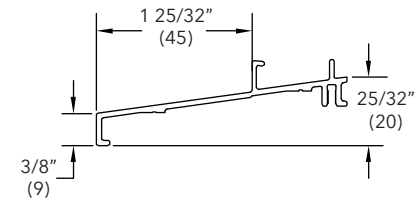

Subsill

A1450

Length	
200" (5080)	
Color	PN
Stone White	18815010
Bronze	18815006
Pebble	18815004
Brown	18815002
Evergreen	18815008
Wineberry	18815016
Ebony	18815018
Cashmere	18815020
Coconut Cream	18815026
Cadet Gray	18815028
Cascade Blue	18815030
Hampton Sage	18815032
Sierra White	18815034
Bright Silver	18861642
Copper	18861640
Clay	18872510
Gunmetal	18872506
Liberty Bronze	18872504
Suede	18872508