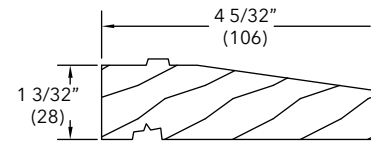

2 3/4" Extended Subsill

W8003

Product Categories:

Ultimate Wood Double Hung

Ultimate Wood Double Hung Round Top/Polygon

NOTE: Longest length available, NFJ 168" (4267), FJ 192" (4877)

2" Extended Subsill

W8004