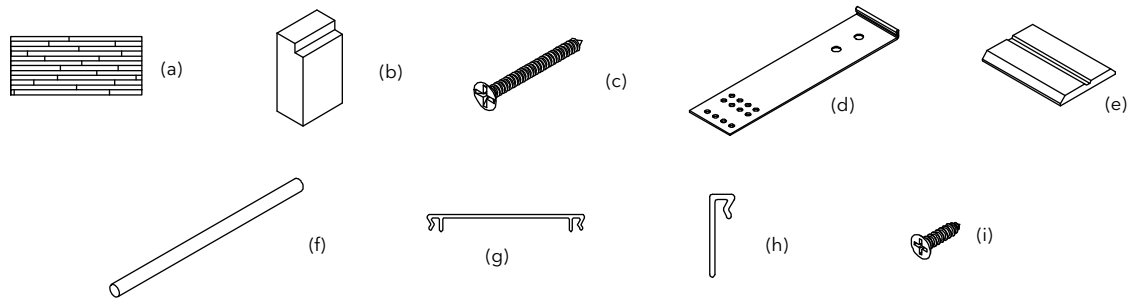

Clad 130" Mull Kit - 2" x 6 9/16" LVL

Includes:

- 1 – W10186, Mull post, 130" (3302) – 30241199 (a) W10186, FSC® Mull post – 30241299 (a)
- 1 – Mull sealant blocks – 10500018 (b)
- 24 – #8–15x1 1/4" flat head screws–11808114 (c)
- 12 –10" Masonry clips– 11860013 (d)
- 1 – W11329, Interior mull trim – 30385099 (e)
- 1 – Frame kerf weather strip, M1242, 260" (6604) (f)
- 1 – A112, 2" Space mull cover: BN 18600660, BZ 18600680, PB 18600670, EG 18600690, SW 18800900 (g)
- 2 – A148, Frame trim: BN 15224810, BZ 15224830, PB 15224820, EG 15224840, SW 18801440 (h)
- 24 –#8–15x 5/8" flat head screws–11800499 (i)
- Mulling instructions – 19970066
- Masonry clip instructions – 11708266

Color	PN
Stone White	11851232
Bronze	11851230
Pebble	11851229
Brown	11851228
Evergreen	11851231
Wineberry	11851250
Ebony	11851252
Cashmere	11851253
Coconut Cream	11851256
Cadet Gray	11851255
Cascade Blue	11851257
Hampton Sage	11851258
Sierra White	11851259
Copper	11851260
Bright Silver	11851261
Clay	11851268
Gunmetal	11851269
Liberty Bronze	11851270
Suede	11851271