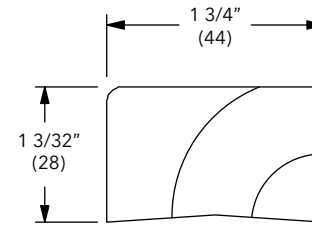

NOTE: Longest length available 120" (3048)

Mullion Casing

W1094

Product Categories:

Ultimate Double Hung, Ultimate Double Hung Magnum, Round Top, Polygon

NOTE: Longest length available 168" (4267)

Mullion Casing