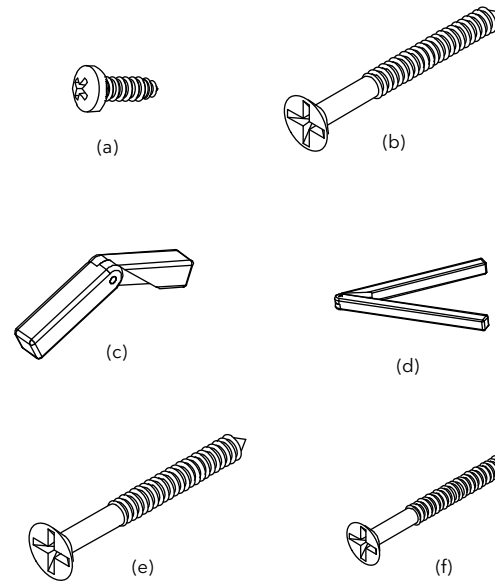

Field Applied CBMC Package Rectangular

Includes:

- 12 - #8 x 5/8" Phillips pan head screws (a) (11800498)
- 5 - #8 x 1 1/2" Phillips flat head screws (b) (11808110)
- 1 - Instruction

PN
11850119

Field Applied CBMC Package Round Top

Includes:

- 3 - 2" Pivoting corner key (c)
- 2 - 6" Pivoting corner key (d)
- 12 - #8 x 5/8" Phillips pan head screws (a) (11800498)
- 3 - #8 x 1 1/2" Phillips flat head screws (b) (11808110)
- 7 - #7 x 5/8" Phillips flat head screws (e) (11800734)
- 1 - Instruction

PN
11850118

Field Applied CBMC Package Polygon

Includes:

- 3 - 2" Pivoting corner key (c)
- 2 - 6" Pivoting corner key (d)
- 3 - #8 x 2" Phillips flat head screws (f) (11800724)
- 12 - #8 x 5/8" Phillips pan head screws (a) (11800498)
- 3 - #8 x 1 1/2" Phillips flat head screws (b) (11808110)
- 7 - #7 x 5/8" Phillips flat head screws (e) (11800734)
- 1 - Instruction

PN
11850123