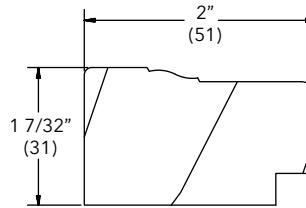

Brick Mould Casing

W6533

Ultimate Wood Inswing French Door and Direct Glaze Rectangle

Ultimate Wood Inswing French Door Arch Top

Ultimate Wood Outswing French Door

Ultimate Wood Sliding French Door DISC LA Pre 06/27/2022

Ultimate Wood Sliding Patio Door DISC LA Pre 06/27/2022

NOTE: Longest length available 148" (3759)