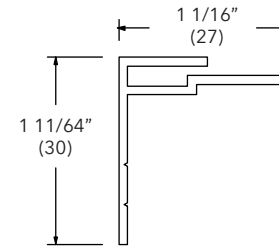

3" Frame Expander

A109

NOTE: Must also use accessory kerf weather strip - frame

Length	
150" (3810)	
Color	PN
Stone White	18800860
Bronze	18601030
Pebble	18601020
Brown	18601010
Evergreen	18601040
Wineberry	18800870
Ebony	18800872
Cashmere	19000108
Coconut Cream	19003108
Cadet Gray	19004108
Cascade Blue	19005108
Hampton Sage	19006108
Sierra White	19007108
Bright Silver	18861266
Copper	18861264
Clay	18872030
Gunmetal	18872026
Liberty Bronze	18872024
Suede	18872028

90 Degree Frame Expander

A120

Length	
150" (3810)	
Color	PN
Stone White	18801013
Bronze	18601230
Pebble	18601220
Brown	18601210
Evergreen	18601240
Wineberry	18801018
Ebony	18801019
Cashmere	19000128
Coconut Cream	19003128
Cadet Gray	19004128
Cascade Blue	19005218
Hampton Sage	19006128
Sierra White	19007128
Bright Silver	18861274
Copper	18861272
Clay	18872102
Gunmetal	18872098
Liberty Bronze	18872096
Suede	18872100