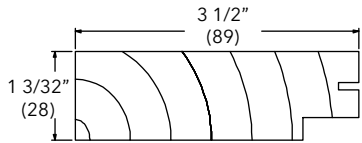

To order, specify:

1. Profile number
2. Size
3. Wood species
4. Finish

5/4 Flat Casing

W1074

Ultimate Trimline Patio Door DISC LA PRE 2003

NOTE: Longest length available 152" (3861)

NOTE: Top, 3 1/2" width (with screen track kerf and backrabbet)