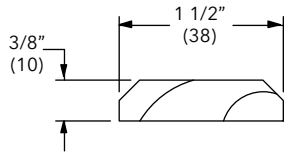

To order, specify:

1. Profile number
2. Size
3. Wood species
4. Finish

Mullion Trim, Exterior

W1210

Product usage:

Ultimate Wood Tilt Turn

NOTE: Longest length available 120" (3048)

Mullion Trim