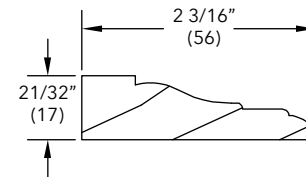

WP366 Interior Casing

W1366

Finish	Wood Species, Length and Part Number					
	Pine 84"	Pine 120"	Cherry 84"	VG Douglas Fir 84"	Mahogany 84"	White Oak 84"
Bare	31760784	31760999	CH31760784	DF31760784	MA31760784	WK31760784
White	38760785	38760997	-	-	-	-
Designer Black	38760785DBK	38760997DBK	-	-	-	-
Clear	CL31760784	CL31760999	CCH31760784	CDF31760784	CMA31760784	CWK31760784
Prime	38760784	38760999	-	-	-	-
Honey	SB31760784	SB31760999	SBCH31760784	SBDF31760784	SBMA31760784	SBWK31760784
Wheat	SA31760784	SA31760999	SACH31760784	SADF31760784	SAMA31760784	SAWK31760784
Cabernet	SE31760784	SE31760999	SECH31760784	SEDF31760784	SEMA31760784	SEWK31760784
Leather	SD31760784	SD31760999	SDCH31760784	SDDF31760784	SDMA31760784	SDWK31760784
Hazelnut	SC31760784	SC31760999	SCCH31760784	SCDF31760784	SCMA31760784	SCWK31760784
Espresso	SF31760784	SF31760999	SFCH31760784	SFDF31760784	SFMA31760784	SFWK31760784