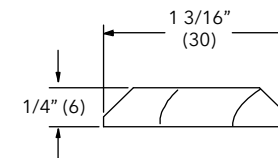

Mullion Trim

W1065

NOTE: *Longest length available 144" (3048)

Ultimate Double Hung, Ultimate Double Hung Magnum, Polygon, Round Top, Ultimate Glider, Ultimate Double Hung G2

Length	PN
*144" (3048)	30803099