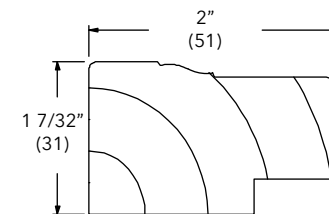

NOTE: Longest length available 150" (3810). Side (with backrabbet)

To order, specify:

1. Profile number
2. Size
3. Wood species
4. Finish

5/4 Flat Casing

W1074

Ultimate Trimline Patio Door DISC LA PRE 2003