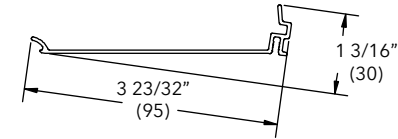

Subsill Lineal Cap

A1458

NOTE: For A1453 Subsill

Length	
200" (5080)	
Color	PN
Stone White	18815810
Bronze	18815806
Pebble	18815804
Brown	18815802
Evergreen	18815808
Wineberry	18815816
Ebony	18815818
Cashmere	18815820
Coconut Cream	18815826
Cadet Gray	18815828
Cascade Blue	18815830
Hampton Sage	18815832
Sierra White	18815834
Bright Silver	18861062
Copper	18861060
Clay	18872542
Gunmetal	18872538
Liberty Bronze	18872536
Suede	18872540