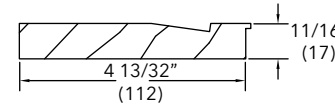

Length	Bare PN
120" (3048)	30399098

4 13/32" Jamb Extension

W9921

2 3/16" to 6 9/16"

Ultimate Casement

Ultimate Casement Round Top and Polygon

Length	Bare PN
120" (3048)	30399498

12" Jamb Extension