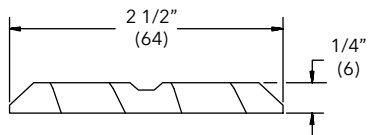

Mullion Trim, Horizontal

W8638

NOTE: *Longest length available 150" (3810)

All products with 3/8" Horizontal Space Mull: Ultimate Double Hung, Ultimate Double Hung Magnum, Polygon, Round Top, Ultimate Double Hung G2

Length	PN
*150" (3810)	30329699