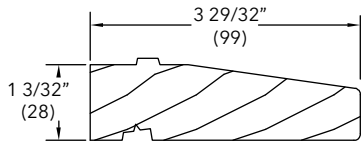

1. Profile number
2. Size
3. Wood species
4. Finish

2 1/2" Extended Subsill

W8002

Product Categories:

Ultimate Wood Double Hung

Ultimate Wood Double Hung Round Top/Polygon

NOTE: Longest length available, NFJ 120" (3048), FJ 192" (4877)