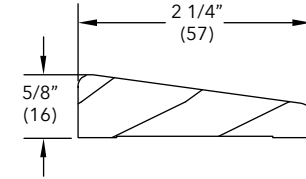

MM44 Interior Casing

W1144

Finish	Wood Species, Length and Part Number					
	Pine 84"	Pine 120"	Cherry 84"	VG Douglas Fir 84"	Mahogany 84"	White Oak 84"
Bare	31772048	31772099	CH31772048	DF31772048	MA31772048	WK31772048
White	38772049	38772098	-	-	-	-
Designer Black	38772049DBK	38772098DBK	-	-	-	-
Clear	CL31772048	CL31772099	CCH31772048	CDF31772048	CMA31772048	CWK31772048
Prime	38772048	38772099	-	-	-	-
Honey	SB31772048	SB31772099	SBCH31772048	SBDF31772048	SBMA31772048	SBWK31772048
Wheat	SA31772048	SA31772099	SACH31772048	SADF31772048	SAMA31772048	SAWK31772048
Cabernet	SE31772048	SE31772099	SECH31772048	SEDF31772048	SEMA31772048	SEWK31772048
Leather	SD31772048	SD31772099	SDCH31772048	SDDF31772048	SDMA31772048	SDWK31772048
Hazelnut	SC31772048	SC31772099	SCCH31772048	SCDF31772048	SCMA31772048	SCWK31772048
Espresso	SF31772048	SF31772099	SFCH31772048	SFDF31772048	SFMA31772048	SFWK31772048