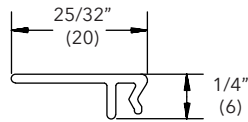

3/4" Frame Expander

A1012

Ultimate Double Hung Insert G2

NOTE: Must also use accessory kerf weather strip - frame

Length	
150" (3810)	
Color	PN
Stone White	18578599
Bronze	18578399
Pebble	18578299
Brown	18578199
Evergreen	18578499
Wineberry	18586199
Ebony	18586399
Cashmere	19000716
Coconut Cream	19003716
Cadet Gray	19004716
Cascade Blue	19005716
Hampton Sage	19006716
Sierra White	19007716
Bright Silver	18861270
Copper	18861268
Clay	18872334
Gunmetal	18872330
Liberty Bronze	18872328
Suede	18872332