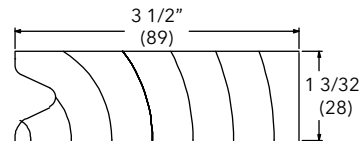

Stucco Casing, Flat

W1035

NOTE: Longest length available 120" (3048)

NOTE: 3 1/2" width