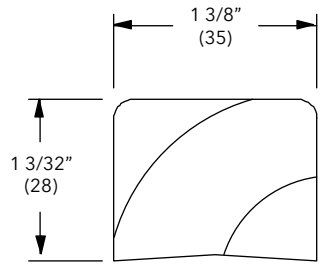

To order, specify:

1. Profile number
2. Size
3. Wood species
4. Finish

Mullion Casing

W1032

Product Categories:

Ultimate Double Hung, Ultimate Double Hung Magnum, Round Top, Polygon

NOTE: Longest length available 120" (3048)