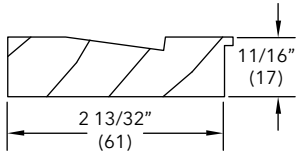

2 13/32" Jamb Extension

W9894

2 3/16" to 4 9/16"

Ultimate Casement

Ultimate Casement Round Top and Polygon

Length	Bare PN
120" (3048)	30399098