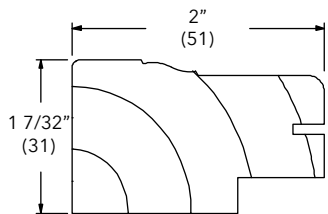

Ultimate Trimline Patio Door DISC LA PRE 2003

NOTE: Longest length available 143" (3632). Top (with screen track kerf and backrabbet)