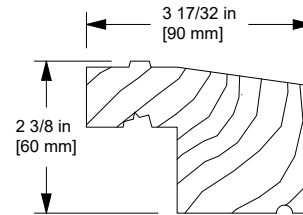

2" Extended Thick Subsill

W10341

Ultimate Wood Casement

Longest length available		
Length	NFJ PN	FJ PN
120" (3048)	30370298	30370398