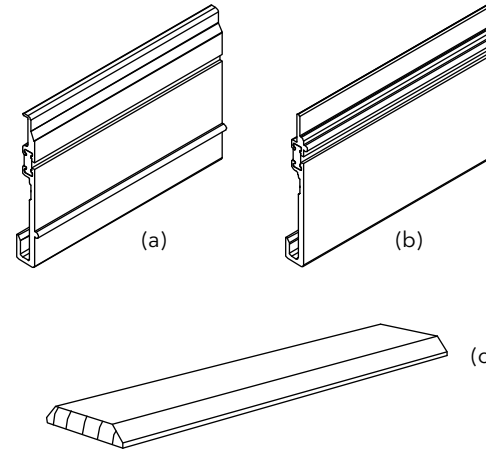

Wood 3/8" Mullion Reinforcement System Narrow Frame

Includes:

- 1 – Mullion reinforcement, A3198 – head jamb or right jamb, 18817100 (a)
- 1 – Mullion reinforcement, A3274 – sill or left jamb, , 18817105 (b)
- 1 – Interior and exterior mullion trim, W1242 (c)
- 1 – Set of installation instructions

NOTE: All screws needed for installation are included.

Length	PN
150" lineal package	11873259