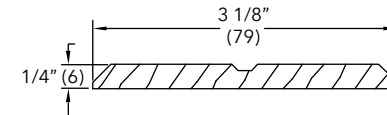

Length	PN
*150" (3810)	30803397

Mullion Trim

W1241

Terrace Door, French Door

3 1/8" Mullion Trim, Horizontal

W11329

NOTE: *Longest length available 168" (4267)

NOTE: Used on 2" LVL Kit

Length	PN
*168" (4267)	30385098

Mullion Trim, Horizontal

W8638

NOTE: *Longest length available 150" (3810)

All products with 3/8" Horizontal Space Mull: Ultimate Double Hung, Ultimate Double Hung Magnum, Polygon, Round Top, Ultimate Double Hung G2