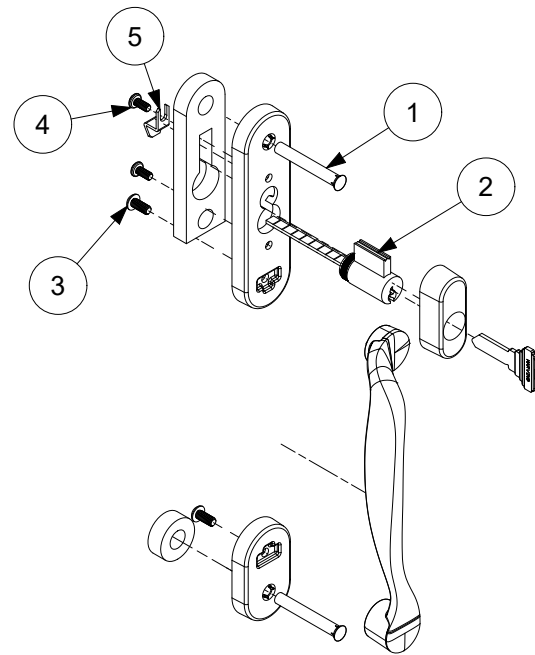

Includes:

- 1 - Handle
- 1 - Top escutcheon with key cylinder and gasket
- 1 - Bottom escutcheon with gasket
- 2 - Binding posts (1)
- 1 - Keyed cylinder w/2 keys (2)
- 2 - Hex head screws (3)
- 2 - Button head screws (4)
- 1 - Key clip, Harp (5)
- 1 - Hex wrench

LH shown

Harp Handle, Interior, Keyed

Includes:

- 1 - Handle
- 1 - Top escutcheon with thumb turn assembly
- 1 - Bottom escutcheon
- 2 - Phillips oval head screws (1)
- 2 - Hex head screws (2)
- 1 - Hex wrench
- 1 - Installation instruction