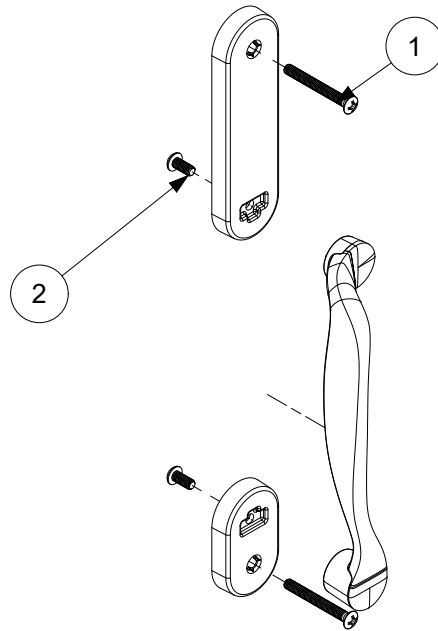

Harp Handle, Interior, Dummy

Includes:

- 1 - Handle
- 1 - Top escutcheon
- 1 - Bottom escutcheon
- 2 - Phillips oval head screw (1)
- 2 - Hex head screws (2)
- 1 - Hex wrench
- 1 - Installation instruction

Door Configuration for PN Usage	LH PN	RH PN	
		OXXO L	OXXO R

Color	LH PN	RH PN
Oil Rubbed Bronze	11871624	11871623
Antique Brass	11871626	11871625
Polished Chrome	11871628	11871627
Satin Chrome	11871630	11871629
Brass PVD	11871632	11871631
Satin Nickel PVD	11871634	11871633
Oil Rubbed Bronze PVD	11871636	11871635
Satin Taupe	11871638	11871637
Dark Bronze	11871640	11871639
White	11871642	11871641
Matte Black	11871644	11871643

LH shown