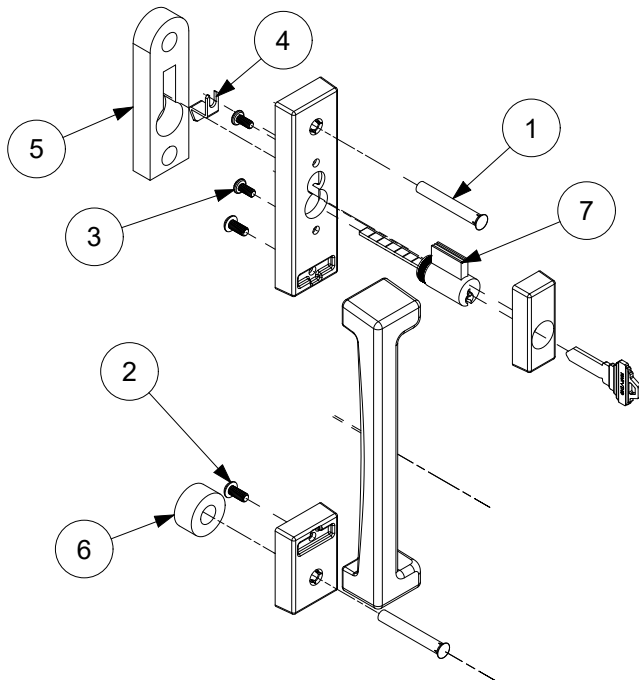

Vertical Handle, Exterior, Keyed

Includes:

- 1 - Handle
- 1 - Top escutcheon with keyed cylinder and gasket
- 1 - Bottom escutcheon with gasket
- 2 - Binding posts (1)
- 2 - Button head screws (2)
- 2 - Hex head screws (3)
- 1 - Key clip, vertical handle (4)
- 1 - Top foam gasket (5)
- 1 - Bottom foam gasket (6)
- 1 - Keyed cylinder with keys (7)
- 1 - Hex wrench

Color	PN
Matte Black	11871568
Dark Bronze	11871569
Oil Rubbed Bronze PVD	11871570
Satin Nickel PVD	11871571