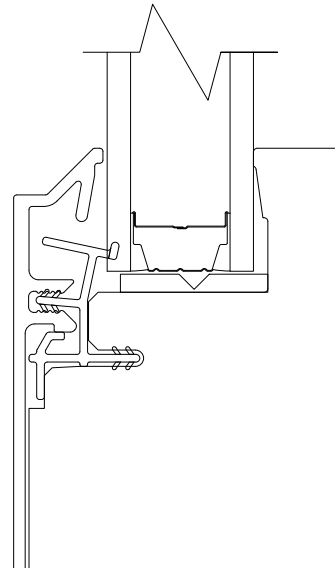

Option
Square Interior
Putty Exterior