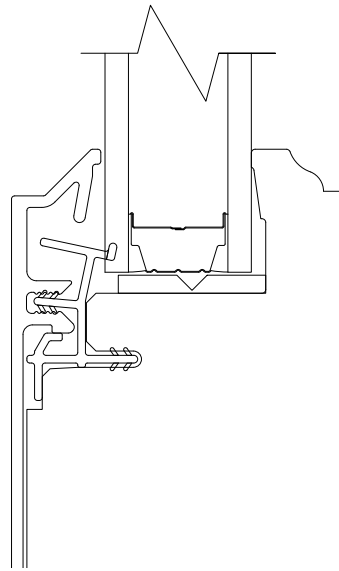

Standard
Ogee Interior
Putty Exterior