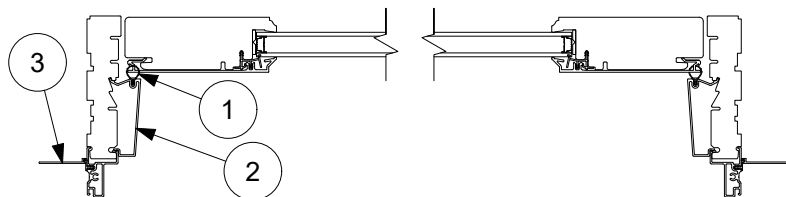

O - 4 9/16" Jambs - 1 3/4" Panel