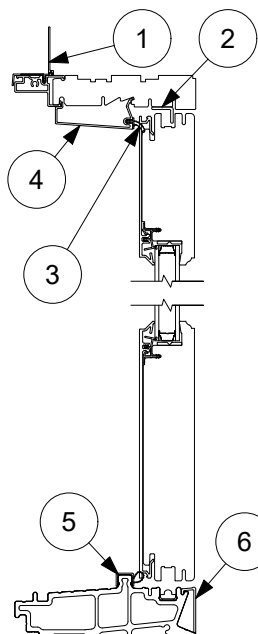

Active/Inactive Head Jamb and Performance Sill Detail