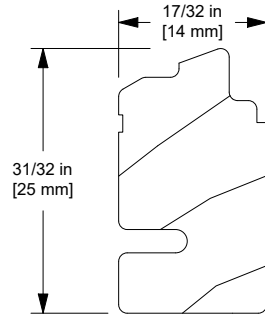

Ordering specifications (use all that apply):

1. Profile number;
2. call number or rough opening;
3. handing;
4. length;
5. finish.

NOTE: Replacement wood parts are supplied with connecting barb (where applicable).

W13542
Parting Stop,
Header