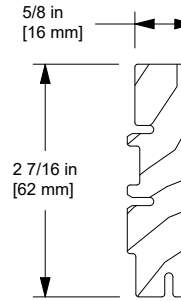

W13541
Parting Stop,
Jamb - 4 9/16"