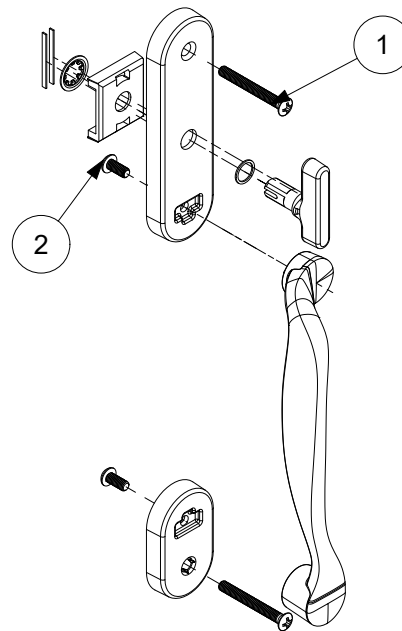

Harp Handle, Interior, Keyed

Includes:

- 1 - Handle
- 1 - Top escutcheon with thumb turn assembly
- 1 - Bottom escutcheon
- 2 - Phillips oval head screws (1)
- 2 - Hex head screws (2)
- 1 - Hex wrench
- 1 - Installation instruction

Door Configuration for PN Usage	LH PN	RH PN	
	XO, XOO OXO R OXXO R		OX, OOX OXO L OXXO L

Color	LH PN	RH PN
Oil Rubbed Bronze	11871646	11871645
Antique Brass	11871648	11871647
Polished Chrome	11871650	11871649
Satin Chrome	11871652	11871651
Brass PVD	11871654	11871653
Satin Nickel PVD	11871656	11871655
Oil Rubbed Bronze PVD	11871658	11871657
Satin Taupe	11871660	11871659
Dark Bronze	11871662	11871661
White	11871664	11871663
Matte Black	11871666	11871665

LH shown