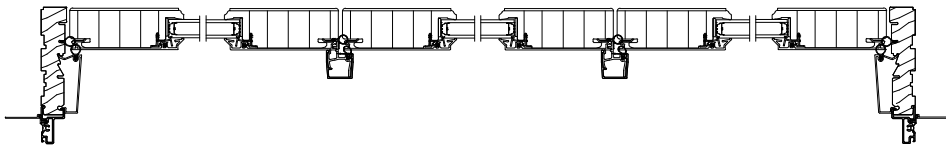

3 Panel Transom Jamb