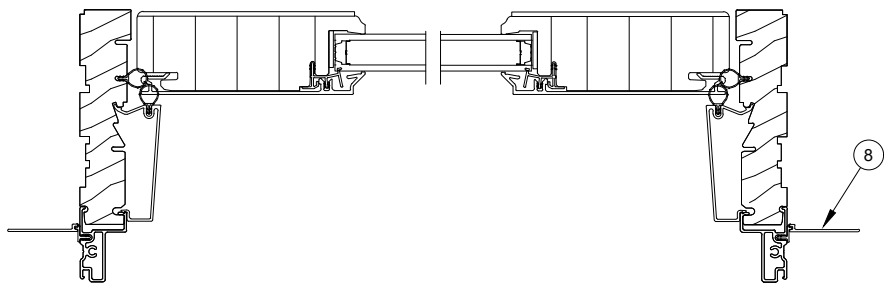

Jamb

1. Frame/Parting Stop Weather Strip, V3200	5. Interior Sill Filler, 1 3/4", W13565
2. Sash Retainer, 4 9/16" Jamb, V3122	6. Sash Retainer, 6 9/16" Jamb, V3141
3. Jamb/Head Jamb Parting Stop, A3637	7. Head Jamb Nailing Fin, V119
4. Sill Weather Strip, Transom, V3121	8. Jamb Nailing Fin, V104