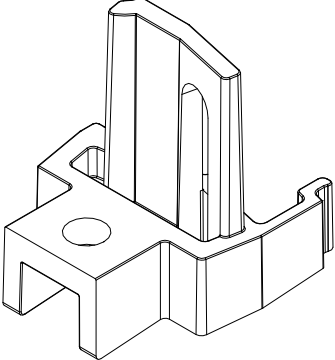

Mull Post, Header Reinforcement

LH PN	RH PN
10899021	10899022

RH shown

Suggested Fasteners	
1 - #8 x 1 1/4" Type A, Phillips pan head screw	
Color	PN
Stainless Steel	11800806

Suggested Fasteners	
1 - #8-18 x 1 7/8" Type AB, Phillips pan head screw (into header)	
Color	PN
Stainless Steel	02058017