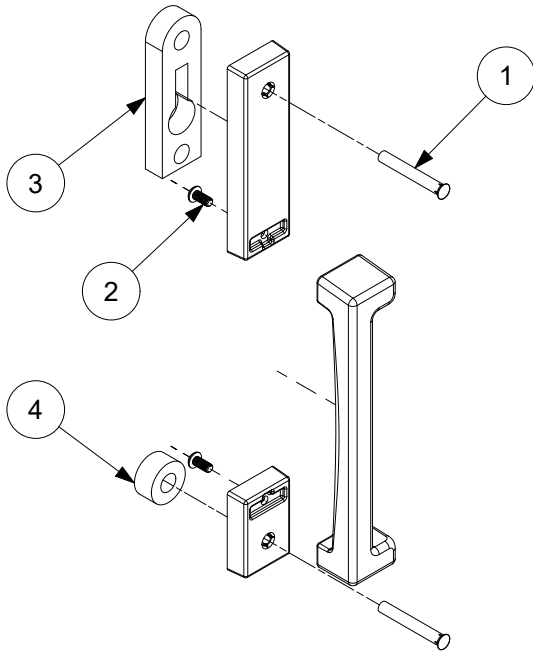

Vertical Handle, Exterior, Non-Keyed/Dummy

Includes:

- 1 - Handle
- 1 - Top escutcheon
- 1 - Bottom escutcheon
- 2 - Binding posts (1)
- 2 - Hex head screws (2)
- 1 - Top foam gasket (3)
- 1 - Bottom foam gasket (4)
- 1 - Hex wrench

Color	PN
Matte Black	11871564
Dark Bronze	11871565
Oil Rubbed Bronze PVD	11871566
Satin Nickel PVD	11871567