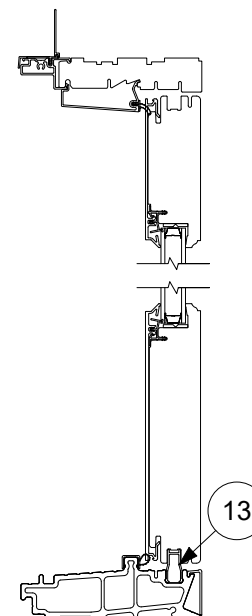

Interior Stationary Head Jamb (OXO) and Performance Sill Detail

1. Head Jamb Nailing Fin, V119
2. Header Track, A03858
3. Weather Strip, V1194
4. Parting Stop, A3637
5. Sill Weather Strip, V03276
6. Sill Liner, A3727

7. Exterior Vinyl Jamb Cover, V3224
8. Header Parting Stop, W15342
9. Header Parting Stop Weather Strip, V3117
10. Roller Track Assembly, V03251
11. Stationary Block, Exterior Sill, A3638
12. Top Rail Weather Strip, V3241

13. Stationary Block, Interior Sill, A3757
14. Weather Strip, Accessibility Sill, V03406
15. Pile Weather Strip, Accessibility Sill, V03381
16. Weather Strip, Accessibility Sill, V03405
17. Kerf Filler, Accessibility Sill, V03427
18. Sill Liner, Accessibility Sill, A03955

NOTE: All parts are used on 1 3/4 panel (4 9/16) doors and 2 1/4" panel (6 9/16) doors unless otherwise noted.