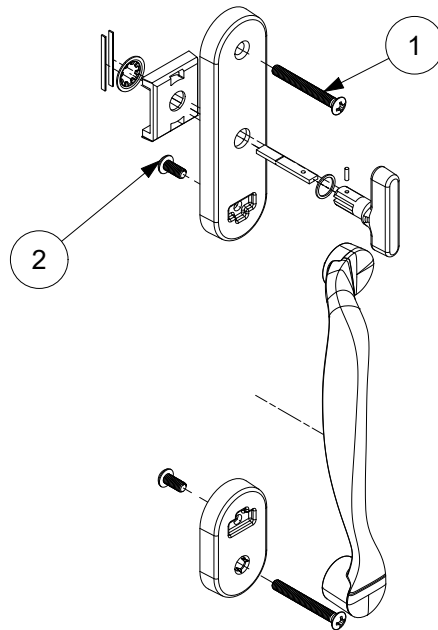

Harp Handle, Interior, Non-Keyed

Includes:

- 1 - Handle
- 1 - Top escutcheon with thumb turn assembly
- 1 - Bottom escutcheon
- 2 - Phillips oval head screws (1)
- 2 - Hex head screws (2)
- 1 - Hex wrench
- 1 - Installation instruction

Door Configuration for PN Usage	LH PN	RH PN	
		XO, XOO OXO R OXXO R	OX, OOX OXO L OXXO L

Color	LH PN	RH PN
Oil Rubbed Bronze	11871602	11871601
Antique Brass	11871604	11871603
Polished Chrome	11871606	11871605
Satin Chrome	11871608	11871607
Brass PVD	11871610	11871609
Satin Nickel PVD	11871612	11871611
Oil Rubbed Bronze PVD	11871614	11871613
Satin Taupe	11871616	11871615
Dark Bronze	11871618	11871617
White	11871620	11871619
Matte Black	11871622	11871621

LH shown