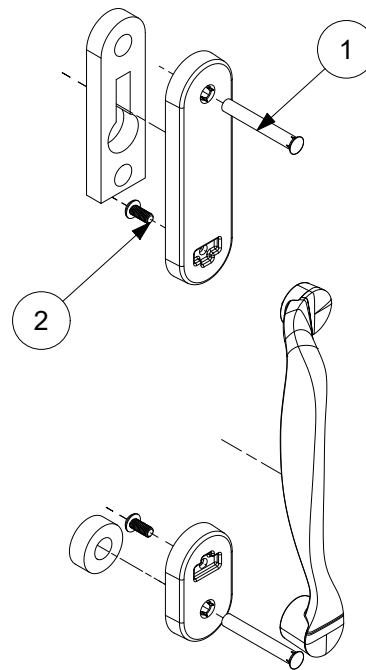

Harp Handle, Exterior, Non-Keyed/Dummy

Includes:

- 1 - Handle
- 1 - Top escutcheon with gasket
- 1 - Bottom escutcheon with gasket
- 2 - Binding posts (1)
- 2 - Hex head screws (2)
- 1 - Hex wrench

Door Configurations	
OX, OOX OXO L LH configurations use LH PN	XO, XOO OXO R RH configurations use RH PN

Door Configurations (Panel type determines PN usage)	
OXXO L	OXXO R
Active panels use LH PN	Active panels use RH PN
Inactive panels use RH PN	Inactive panels use LH PN

Color	LH PN	RH PN
Oil Rubbed Bronze	11871668	11871667
Antique Brass	11871670	11871669
Polished Chrome	11871672	11871671
Satin Chrome	11871674	11871673
Brass PVD	11871676	11871675
Satin Nickel PVD	11871678	11871677
Oil Rubbed Bronze PVD	11871680	11871679
Satin Taupe	11871682	11871681
Dark Bronze	11871684	11871683
White	11871686	11871685
Matte Black	11871688	11871687

LH shown