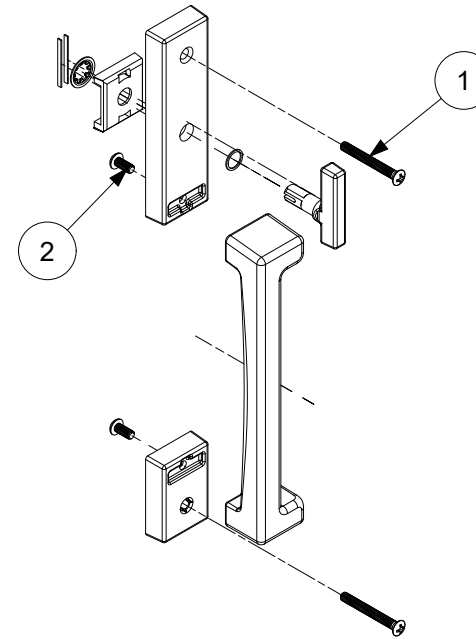

Vertical Handle, Interior, Keyed

Includes:

- 1 - Handle
- 1 - Top escutcheon with thumb turn assembly
- 1 - Bottom escutcheon
- 2 - Phillips oval head screws (1)
- 2 - Hex head screws (2)
- 1 - Hex wrench
- 1 - Installation instruction

Color	PN
Matte Black	11871572
Dark Bronze	11871573
Oil Rubbed Bronze PVD	11871574
Satin Nickel PVD	11871575