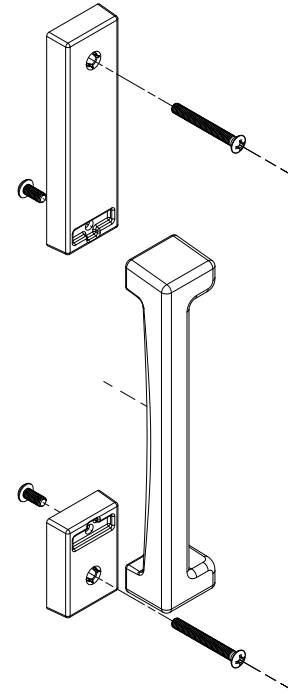

Vertical Handle, Interior, Dummy

Includes:

- 1 - Handle
- 1 - Top escutcheon
- 1 - Bottom escutcheon
- 2 - Phillips oval head screws (1)
- 2 - Hex head screws (2)
- 1 - Hex wrench
- 1 - Installation instruction

Color	PN
Matte Black	11871576
Dark Bronze	11871577
Oil Rubbed Bronze PVD	11871578
Satin Nickel PVD	11871579