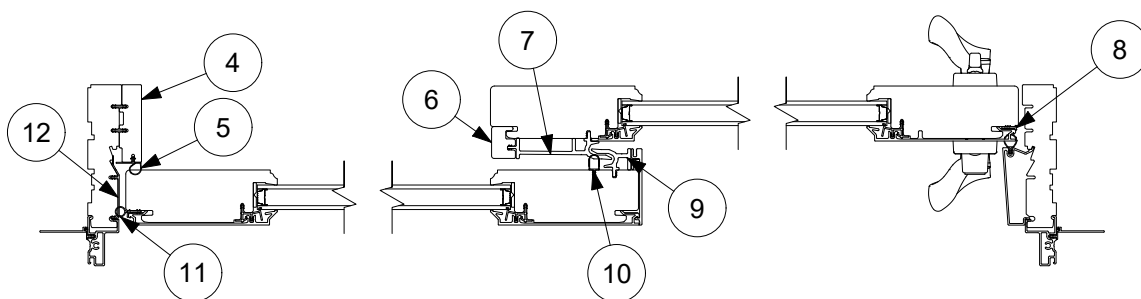

OX - 4 9/16" Jambs - 1 3/4" Panel