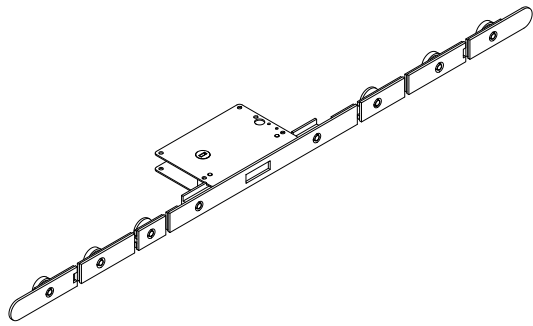

#10-32 x 7/16" Hex Head Screw

| PN |
|----------|
| 11800708 |

#8-32 x 1 1/32" Phillips Button Head Screw

| PN |
|----------|
| 10501993 |

Lock Box, 2pt, Wide Stile

| | |
|-----------|---|
| PN | Suggested Fasteners |
| 05700105 | 5 - #8-18 x 1 1/4" Phillips flat head screw, Type A/B |
| PN | 11808118 |